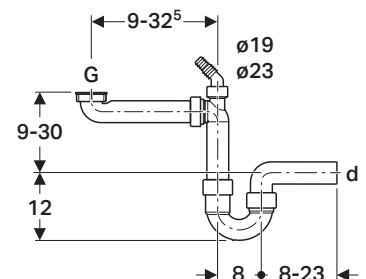

APPLICATION PURPOSE

• For connecting kitchen sinks with one bowl
• Allows for flexible length & placement

SCOPE OF DELIVERY

• Inlet connector with union nut made of PP, G 1", with supplementary connection
• Angled hose connector made of PP, 19 / 23 mm
• Blind cap for waste coupling G 1"