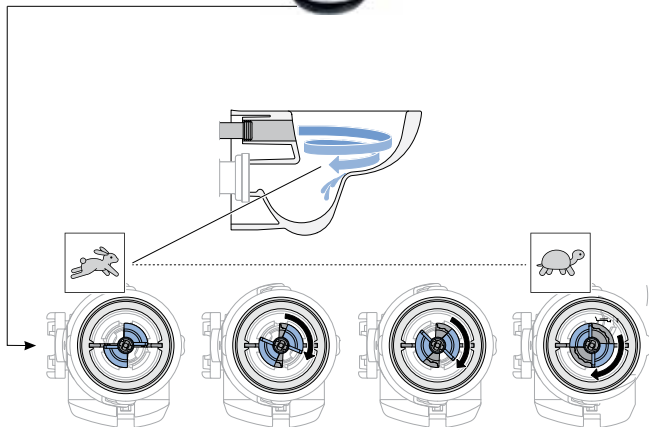

- Comes with full flush options ranging from 3.5 liters to 7.5 liters per flush and part flush options ranging from 2 liters to 4 liters per flush
- Allows water to be used sparingly
- The throttle controls the water flow and avoids splashing out of the WC

All in one box

Change flush performance settings by turning the throttle

FILL VALVE TYPE 333

- Flow pressure range 0.1 to 10 bar
- Allows maximum water filling to be adjusted with precision

ALL INCLUSIVE

The complete fastening material is included in the scope of delivery. No need to organise an additional drainage bend or a chair bracket for the fixation of the wall-hung WC for all Alpha Kombifix models.