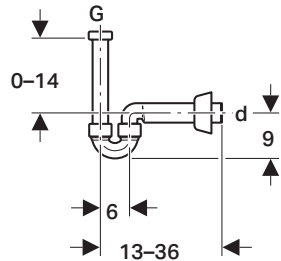

GEBERIT TRAPS FOR WASH BASINS

Article No.: 151.108.11.1
Finish: Alpine white
Size: 40 mm
MRP: ₹1,130

Article No.: 151.108.21.1
Finish: Bright chrome
Size: 40 mm
MRP: ₹5,120

Article No.: 151.113.11.1
Finish: Alpine white
Size: 32 mm
MRP: ₹1,130

APPLICATION PURPOSE

• For washbasin • Allows for flexible length & placement

SCOPE OF DELIVERY

• Inlet connector with union nut • Connection bend • Wall collar