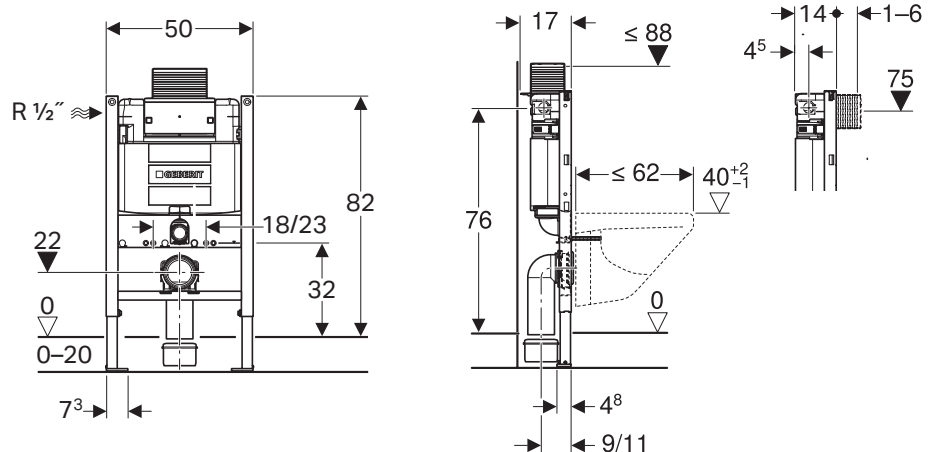

GEBERIT ALPHA DUOFIX, LOW HEIGHT - 458.212.00.1

MRP: ₹15,250

All in one box

Geberit Alpha Duofix, low height 12 cm, top / front operated **6/3L** flush.