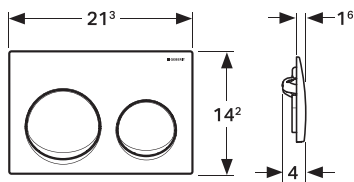

GEBERIT ALPHA ACTUATOR PLATES

FRONT ACTUATION

Article No.: 115.045.11.3
MRP: ₹2,300

Article No.: 115.045.46.3
MRP: ₹2,750

Article No.: 115.045.21.3
MRP: ₹2,750

Article No.: 115.045.14.3 **NEW**
MRP: ₹4,200

Article No.: 115.045.QC.3 **NEW**
MRP: ₹4,200

Article No.: 115.045.QA.3 **NEW**
MRP: ₹5,500

Article No.: 115.045.QE.3 **NEW**
MRP: ₹5,500

Article No.: 115.040.11.3
MRP: ₹2,300

Article No.: 115.040.46.3
MRP: ₹2,500

Article No.: 115.040.21.3
MRP: ₹2,500

Article No.: 115.040.14.3 **NEW**
MRP: ₹3,900

Article No.: 115.040.QC.3 **NEW**
MRP: ₹3,900

Article No.: 115.040.QA.3 **NEW**
MRP: ₹5,000

Note: For technical dimension please refer above outline drawings.