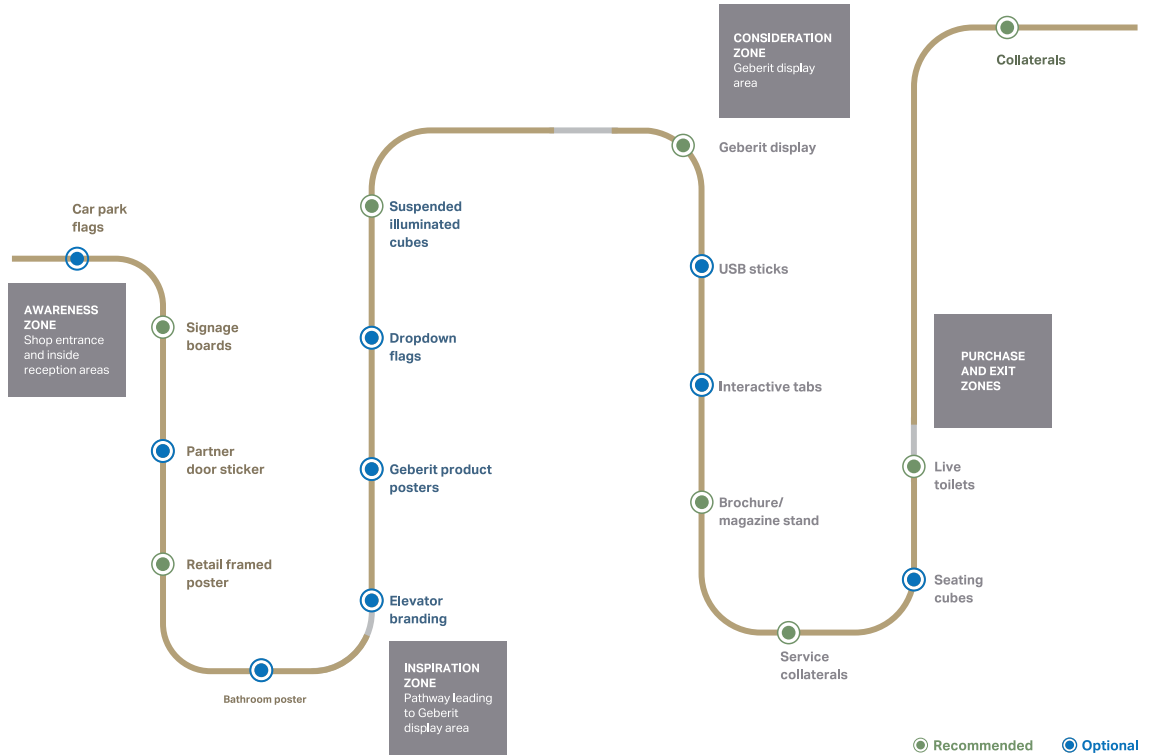

RETAIL MARKETING SUPPORT