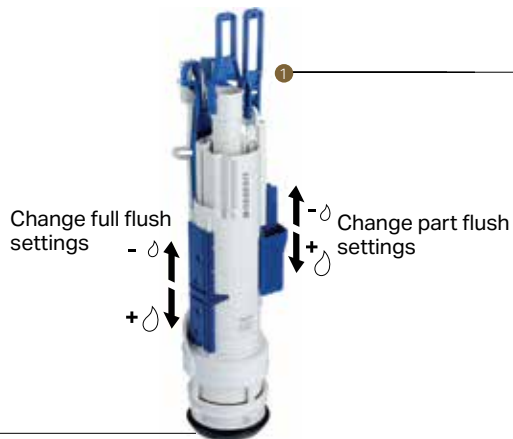

Note: For technical dimension please refer above outline drawings.

GEBERIT ALPHA ACTUATOR PLATES

FRONT ACTUATION

ALPHA20,
BRASS

Article No.: 115.040.QE.3 NEW
MRP: ₹5,000

TOP ACTUATION - FOR ALPHA LOW HEIGHT SOLUTION

ALPHA35,
BRIGHT CHROME

Article No.: 115.044.21.3
MRP: ₹2,900

ECO-DESIGN IN PRACTICE: DUAL FLUSH SYSTEM

Note: For technical dimension please refer above outline drawings.

EXPERIENCE THE INNER ENGINEERING

FLUSH VALVE TYPE 212

- Comes with full flush options ranging from 3.5 liters to 7.5 liters per flush and part flush options ranging from 2 liters to 4 liters per flush
- Allows water to be used sparingly
- The throttle controls the water flow and avoids splashing out of the WC

All in one box

Change flush performance settings by turning the throttle

FILL VALVE TYPE 333

- Flow pressure range 0.1 to 10 bar
- Allows maximum water filling to be adjusted with precision

ALL INCLUSIVE

The complete fastening material is included in the scope of delivery. No need to organise an additional drainage bend or a chair bracket for the fixation of the wall-hung WC for all Alpha Kombifix models.