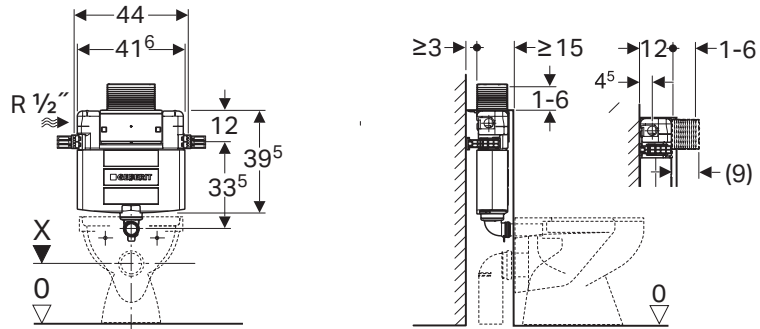

GEBERIT ALPHA

LOW HEIGHT SOLUTION FOR TOP OR FRONT ACTUATION

GEBERIT ALPHA NAKED, LOW HEIGHT - 109.212.00.1

MRP: ₹8,750

Geberit Alpha Naked, low height 12 cm, top / front operated, **6/3L** dual flush.