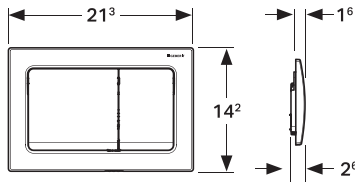

GEBERIT ALPHA ACTUATOR PLATES

FRONT ACTUATION

Article No: 115.055.QC.1, 115.055.QA.1, 115.055.QE.1 - Launch from 1st April 2024

Note: For technical dimension please refer above outline drawings.