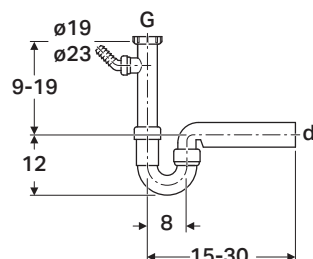

FOR KITCHEN SINKS

Article No.: 152.713.11.1
Colour: White alpine, 40 mm
MRP: ₹1,460