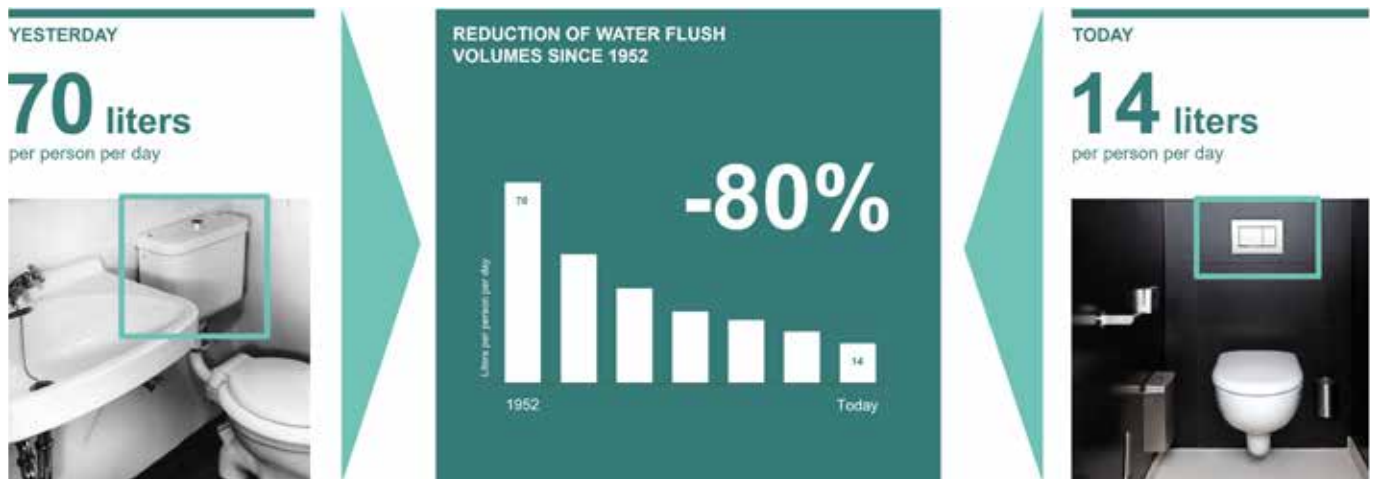

ECO-DESIGN IN PRACTICE: DUAL FLUSH SYSTEM

Note: For technical dimension please refer above outline drawings.