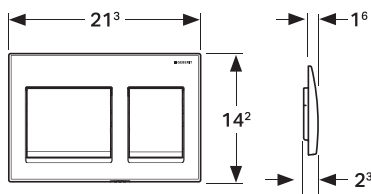

Note: For technical dimension please refer above outline drawings.

GEBERIT ALPHA ACTUATOR PLATES

FRONT ACTUATION

ALPHA20,
BRASS

Article No.: 115.040.QE.3 NEW
MRP: ₹5,000

TOP ACTUATION - FOR ALPHA LOW HEIGHT SOLUTION