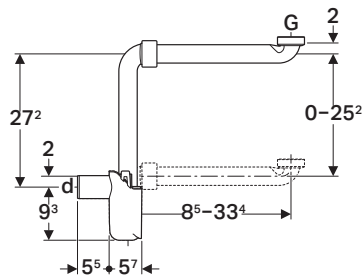

GEBERIT TRAPS FOR WASH BASINS

Article No.: 151.108.11.1
Finish: Alpine white
Size: 40 mm
MRP: ₹1,130

Article No.: 151.108.21.1
Finish: Bright chrome
Size: 40 mm
MRP: ₹5,120

Article No.: 151.113.11.1
Finish: Alpine white
Size: 32 mm
MRP: ₹1,130

APPLICATION PURPOSE

• For washbasin • Allows for flexible length & placement

SCOPE OF DELIVERY

• Inlet connector with union nut • Connection bend • Wall collar

Article No.: 151.116.11.1
Finish: Alpine white
Size: 32 mm
MRP: ₹2,850