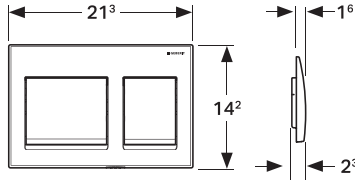

GEBERIT ALPHA ACTUATOR PLATES

FRONT ACTUATION