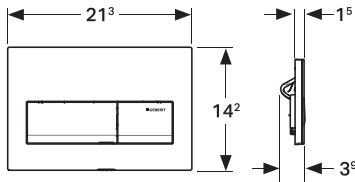

GEBERIT ALPHA ACTUATOR PLATES

FRONT ACTUATION