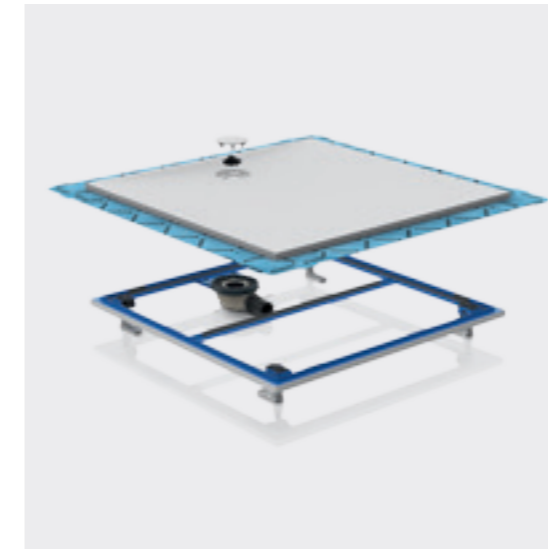

GEBERIT SHOWER SURFACE SETAPLANO

TOUCH IT
LOVE IT

CLEAN DESIGN

OPTIMUM HYGIENE

SHOWER COMFORT

The drain positioned at the side is a clever detail that provides more freedom to move around and creates shower comfort without water accumulating.

DESIGN QUALITY

Clear lines – clear benefits: the Geberit shower surface Setaplano is made of state-of-the-art, high-quality solid surface material. Its non-porous surface with a silk-matt appearance ensures optimum hygiene, and its robustness and resistance make a strong impression. Solid surface material also boasts exceptional non-slip properties.

INSTALLATION FRIENDLY

In the Geberit shower surface Setaplano, several components come preassembled. The sealing foil is also integrated at the factory. This ensures outstanding safety for the plumber and the customer alike.

HYGIENE BENEFITS

Thanks to the edge-free design, there is nowhere for dirt to collect. The cover can be simply lifted off, revealing a comb insert that prevents clogging and can be removed easily for cleaning.