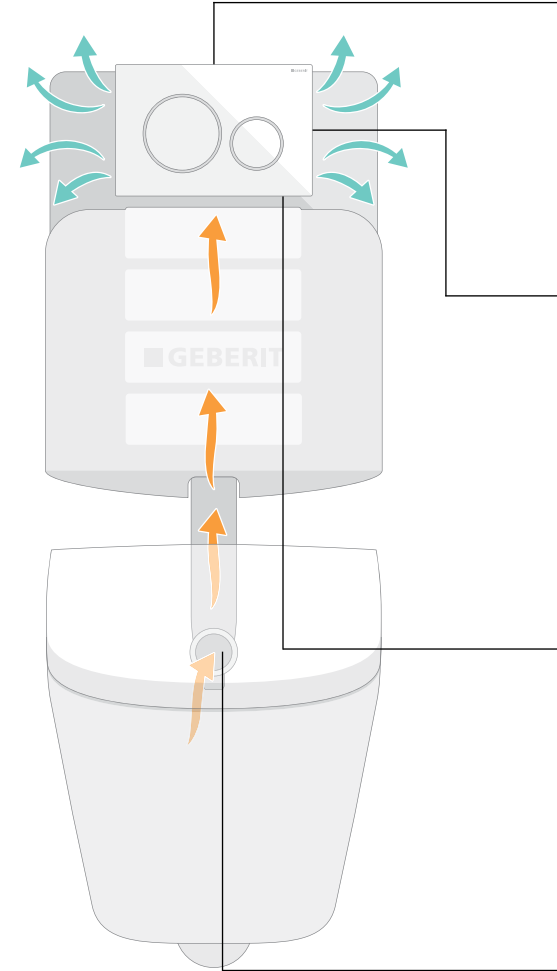

QUITE DISCREET IN FACT

Available as they are in a variety of colours and product materials, the Geberit cover plates open up new design opportunities. A tile-bearing version is available for a particularly discreet appearance.

ODOUR EXTRACTION

FRESH AIR FOR EVERYONE

Unpleasant odours in the toilet are a thing of the past. What is long since standard over every kitchen stove can now be applied in the bathroom. An effective way to get rid of unpleasant odours. The Geberit DuoFresh module removes the bad air directly from the WC ceramic appliance, purifies it using a ceramic honeycomb filter and then returns it to the room. This is extremely effective, as it prevents unpleasant odours from spreading throughout the bathroom in the first place, rendering air fresheners, lighting matches, opening windows and the like completely unnecessary. Thanks to a proximity sensor, the odour extraction always switches on automatically as soon as someone sits down on the toilet. The odour extraction is therefore also a great idea for guest WCs. Benefit from additional comfort thanks to an LED orientation light and the insert for in-cistern sticks. The Geberit DuoFresh module can be easily installed in any Geberit Sigma cistern and can be combined with almost any actuator plate from the Sigma range.

The ceramic comb filter and insert for in-cistern sticks are within easy reach located behind the actuator plate.

The ceramic comb filter purifies the air thoroughly. The quiet fan conveys the cleaned air back into the room.