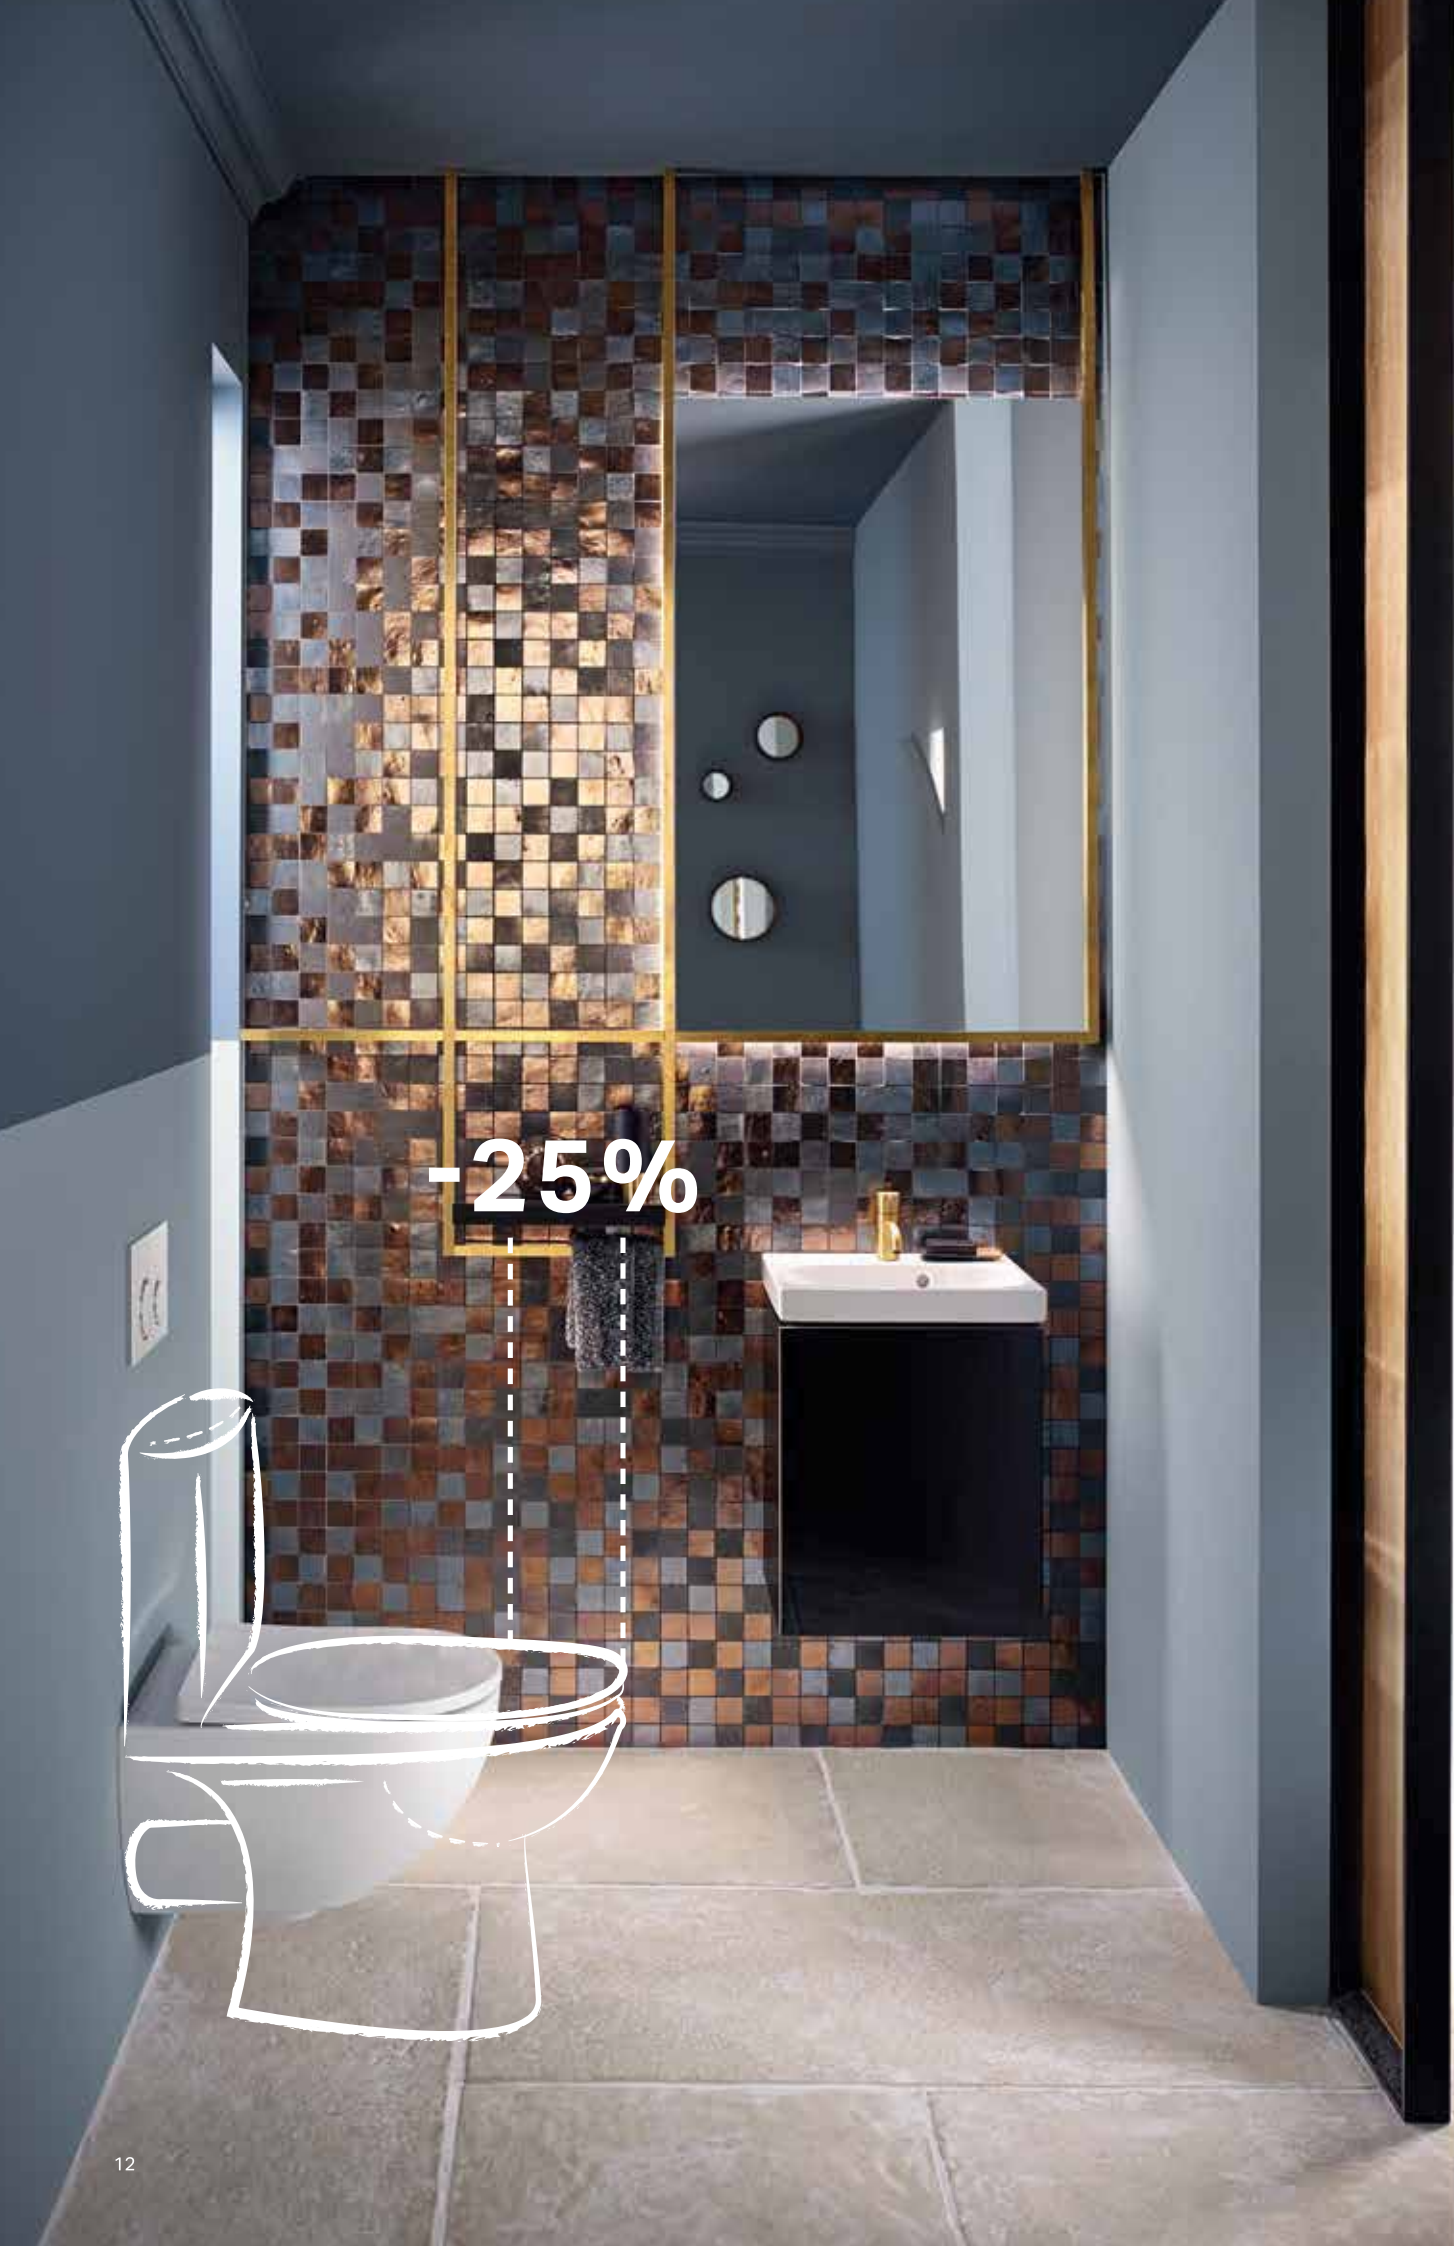

-25%

REASONS FOR WALL-HUNG CONCEALED SOLUTIONS

THE CONCEALED ADVANTAGES

SUSTAINABLE

A wall-hung solution needs much less cleaning agent than a floor-standing toilet. You are saving money and you are protecting the environment.

HYGIENIC

A floor-standing toilet with an exposed cistern offers much more space that has to be cleaned than a wall-hung concealed solution. The latter has far less corners or edges where dirt, dust and hair can get stuck. Germs have nowhere to hide.