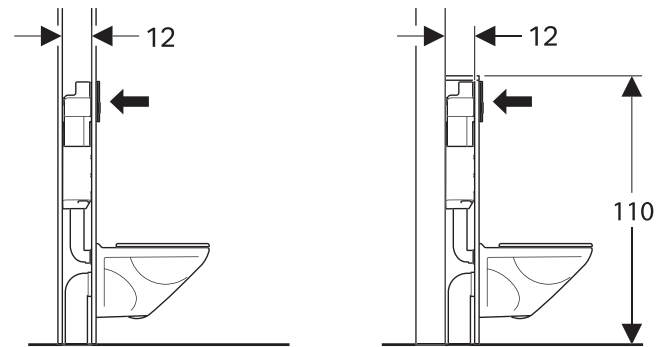

CONCEALED CISTERNS OVERVIEW AT ONE **GLANCE**

Geberit concealed cisterns

- Available in various dimensions and suitable for any construction situation.
- All models are equipped with a high-end flush valve and a top silent fill valve, exceeding Sound Class 1 requirements.
- Easy maintenance at any time through a service opening.
- Exceptional spare part security for all function-maintaining components for 25 years.

←
12 CM CISTERN-THICKNESS
In the wall or in front of the wall. Flushing actuation from the front. Choose either Sigma, Omega or Alpha 12 cm.