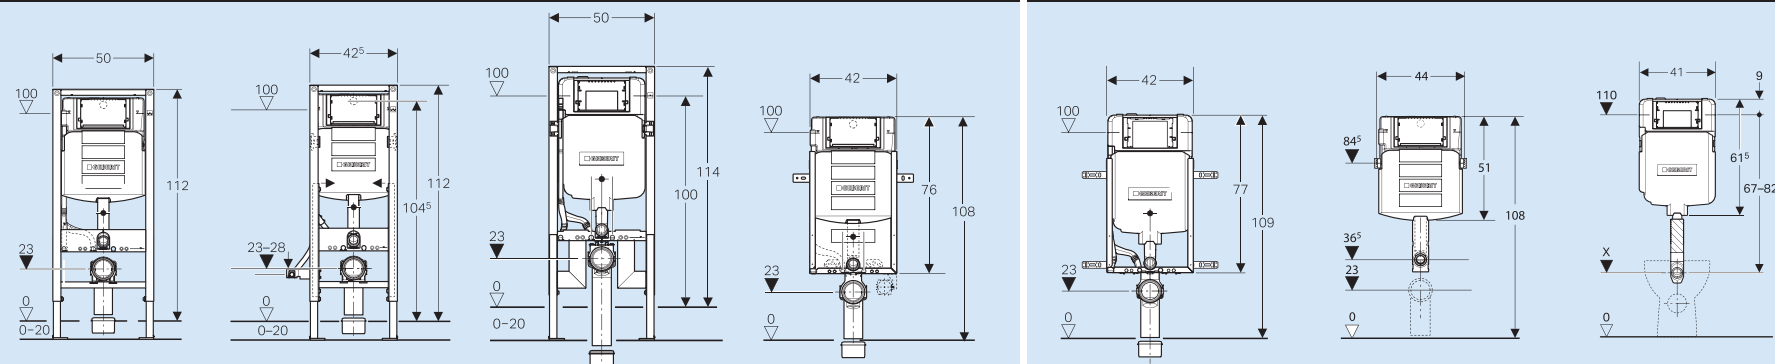

GEBERIT SIGMA AT ONE GLANCE

Article number	111.300.00.5	111.350.00.5	111.796.00.1	110.350.00.5	110.792.00.1	109.300.00.5**	109.791.00.1**
Cistern thickness***	12 cm	12 cm	8 cm	12 cm	8 cm	12 cm	8 cm
Cistern height	112 cm	112 cm	114 cm	108 cm	109 cm	108 cm	119 cm
For solid construction	×	×	×	×	×	×	×
For drywall construction	×	×	×				
Wall-hung-ready (fixation for wall-hung ceramic included)	×	×	×	×	×		
For top actuation							
With conduit pipe for Geberit AquaClean	×	×	×	×	×		
Tool-free maintenance	×	×	×	×	×	×	×
Barrier-free solution		×					

Dimensions

* With leg supports

** Can be cut to length

*** Cistern thickness does not equal installation depth. Depending on the installation the depth is varying.

GEBERIT OMEGA AT ONE GLANCE

Article number	111.060.00.1	111.030.00.1	111.003.00.1	110.020.00.1	110.011.00.1	110.001.00.1	109.060.00.1	109.050.00.1	109.043.00.1
Cistern thickness*	12 cm	12 cm	12 cm	12 cm	12 cm	12 cm	12 cm	12 cm	12 cm
Cistern height	112 cm	98 cm	82 cm	106 cm	98 cm	82 cm	106 cm	98 cm	82 cm
For solid construction	×	×	×	×	×	×	×	×	×
For drywall construction	×	×	×	×	×	×	×	×	×
Wall-hung-ready (fixation for wall-hung ceramic included)	×	×	×	×	×	×	×	×	×
For top actuation		×	×		×	×		×	×
With conduit pipe for Geberit AquaClean	×	×	×	×	×	×			
Tool-free maintenance	×	×	×	×	×	×	×	×	×