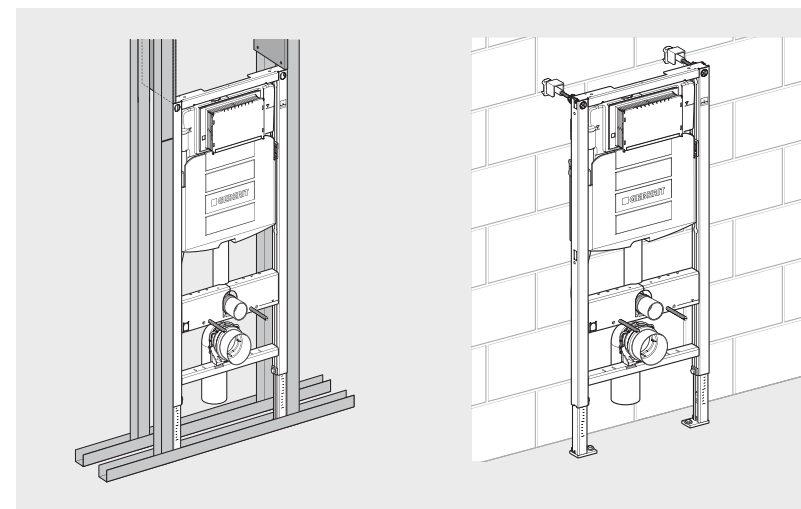

DRYWALL INSTALLATION

Geberit Duofix installation elements are suitable for all drywall construction situations with a drywall system. It is possible to create complete room-height prewalls or partition walls.