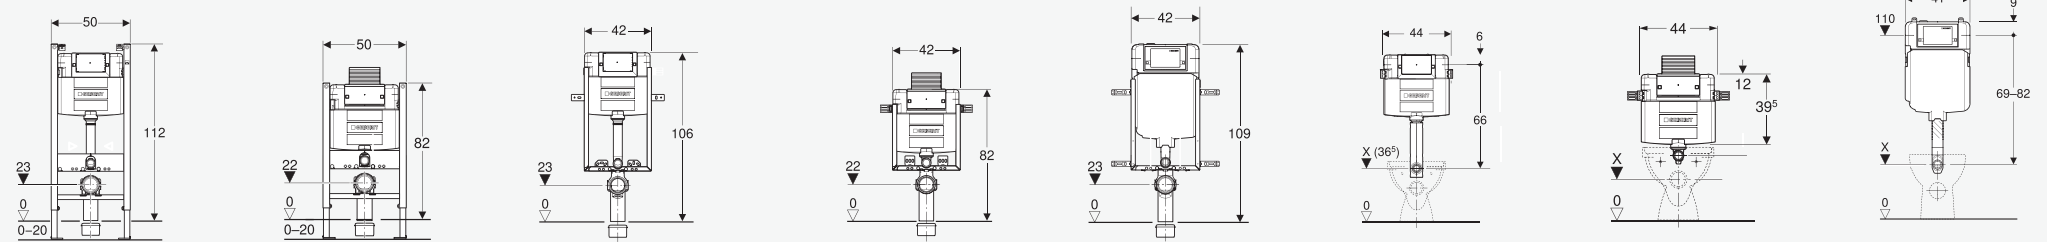

Dimensions

* With leg supports

** Can be cut to length

*** Cistern thickness does not equal installation depth. Depending on the installation the depth is varying.

GEBERIT OMEGA AT ONE GLANCE

Article number	111.060.00.1	111.030.00.1	111.003.00.1	110.020.00.1	110.011.00.1	110.001.00.1	109.060.00.1	109.050.00.1	109.043.00.1
Cistern thickness*	12 cm	12 cm	12 cm	12 cm	12 cm	12 cm	12 cm	12 cm	12 cm
Cistern height	112 cm	98 cm	82 cm	106 cm	98 cm	82 cm	106 cm	98 cm	82 cm
For solid construction	×	×	×	×	×	×	×	×	×
For drywall construction	×	×	×	×	×	×	×	×	×
Wall-hung-ready (fixation for wall-hung ceramic included)	×	×	×	×	×	×	×	×	×
For top actuation		×	×		×	×		×	×
With conduit pipe for Geberit AquaClean	×	×	×	×	×	×			
Tool-free maintenance	×	×	×	×	×	×	×	×	×

Barrier-free solution

Dimensions

* Cistern thickness does not equal installation depth. Depending on the installation the depth is varying.

NEW

CONCEALED CISTERNS OVERVIEW

GEBERIT ALPHA AT ONE GLANCE

Article number	458.233.00.1	458.212.00.1	110.233.00.1 110.231.00.1*	110.212.00.1	110.175.00.1 110.174.00.1*	109.233.00.1**	109.212.00.1	109.175.00.1**
Cistern thickness***	12 cm	12 cm	12 cm	12 cm	8 cm	12 cm	12 cm	8 cm
Cistern height	112 cm	82 cm	106 cm	82 cm	109 cm	110 cm	82 cm	110 cm
For solid construction	x	x	x	x	x	x	x	x
For drywall construction	x	x						
Wall-hung-ready (fixation for wall-hung ceramic included)	x	x	x	x	x			
For top and front actuation		x		x			x	

Dimensions

* With leg supports
 ** Can be cut to length
 *** Cistern thickness does not equal installation depth. Depending on the installation the depth is varying.

Geberit Plumbing Technology

India Private Limited