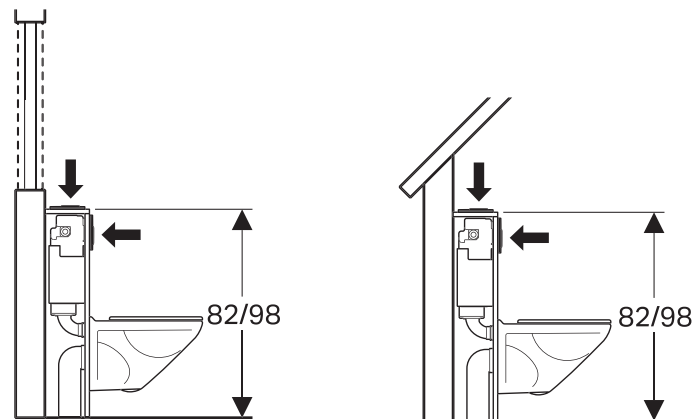

←
12 CM CISTERN-THICKNESS
In the wall or in front of the wall. Flushing actuation from the front. Choose either Sigma, Omega or Alpha 12 cm.

←
8 CM CISTERN-THICKNESS
Solution for thin wall constructions or for space-saving installation in front of the wall, flush actuation from the front. Choose either Sigma or Alpha 8 cm.