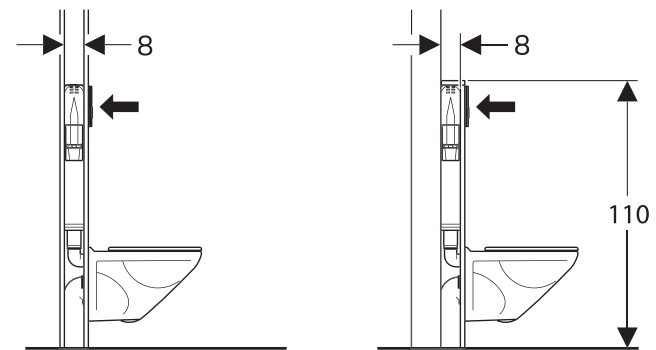

←
8 CM CISTERN-THICKNESS
Solution for thin wall constructions or for space-saving installation in front of the wall, flush actuation from the front. Choose either Sigma or Alpha 8 cm.