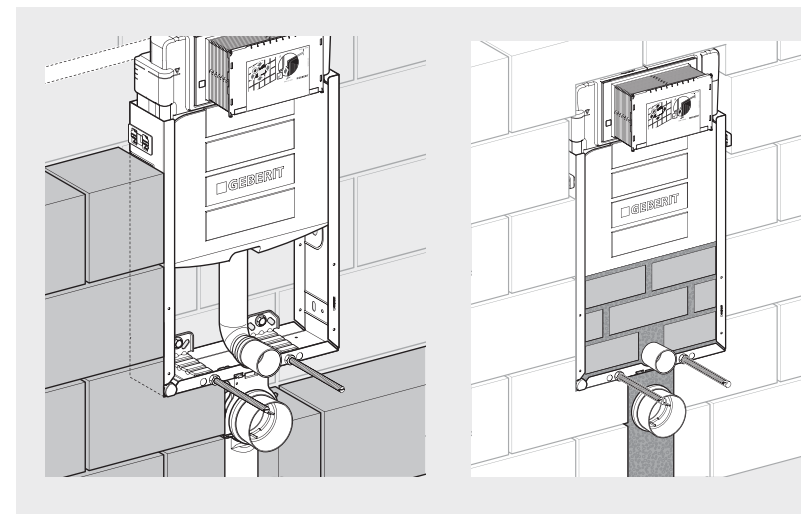

SOLID WALL INSTALLATION

Geberit Kombifix installation elements are exclusively suitable for solid construction. They must be fastened in front of or inside a solid wall and then subsequently brick lined.