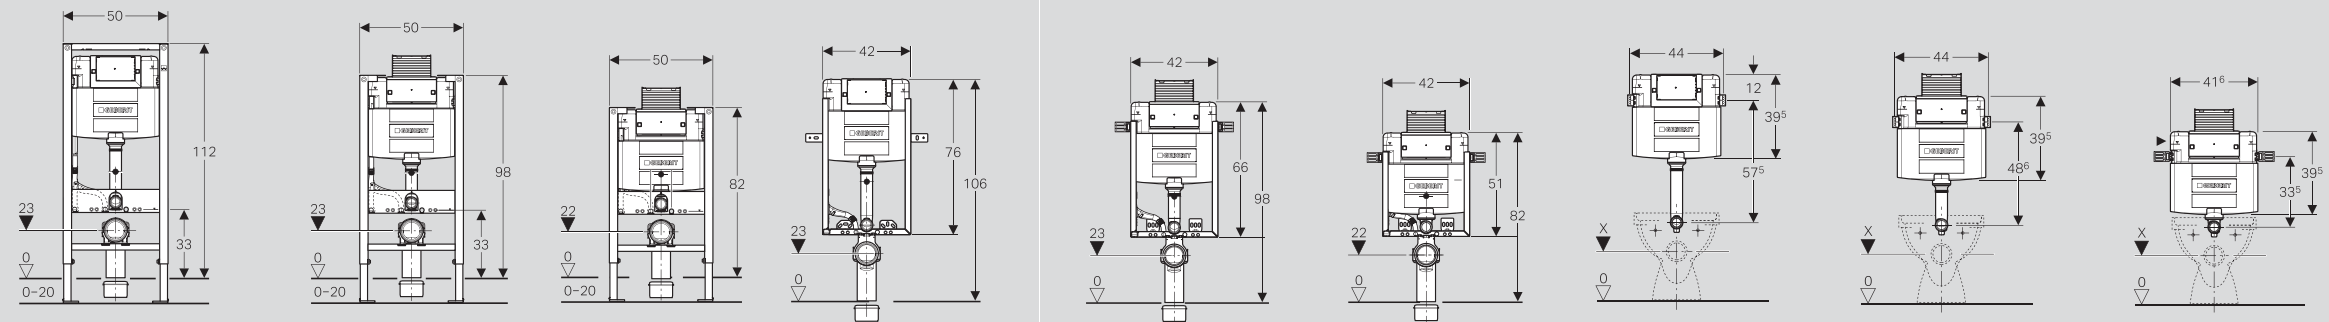

Dimensions

* With leg supports

** Can be cut to length

*** Cistern thickness does not equal installation depth. Depending on the installation the depth is varying.

GEBERIT OMEGA AT ONE GLANCE

Article number	111.060.00.1	111.030.00.1	111.003.00.1	110.020.00.1	110.011.00.1	110.001.00.1	109.060.00.1	109.050.00.1	109.043.00.1
Cistern thickness*	12 cm	12 cm	12 cm	12 cm	12 cm	12 cm	12 cm	12 cm	12 cm
Cistern height	112 cm	98 cm	82 cm	106 cm	98 cm	82 cm	106 cm	98 cm	82 cm
For solid construction	×	×	×	×	×	×	×	×	×
For drywall construction	×	×	×	×	×	×	×	×	×
Wall-hung-ready (fixation for wall-hung ceramic included)	×	×	×	×	×	×	×	×	×
For top actuation		×	×		×	×		×	×
With conduit pipe for Geberit AquaClean	×	×	×	×	×	×			
Tool-free maintenance	×	×	×	×	×	×	×	×	×

Barrier-free solution

Dimensions

* Cistern thickness does not equal installation depth. Depending on the installation the depth is varying.

NEW

CONCEALED CISTERNS OVERVIEW

GEBERIT ALPHA AT ONE GLANCE

Article number	458.233.00.1	458.212.00.1	110.233.00.1 110.231.00.1*	110.212.00.1	110.175.00.1 110.174.00.1*	109.233.00.1**	109.212.00.1	109.175.00.1**
Cistern thickness***	12 cm	12 cm	12 cm	12 cm	8 cm	12 cm	12 cm	8 cm
Cistern height	112 cm	82 cm	106 cm	82 cm	109 cm	110 cm	82 cm	110 cm
For solid construction	x	x	x	x	x	x	x	x
For drywall construction	x	x						
Wall-hung-ready (fixation for wall-hung ceramic included)	x	x	x	x	x			
For top and front actuation		x		x			x	