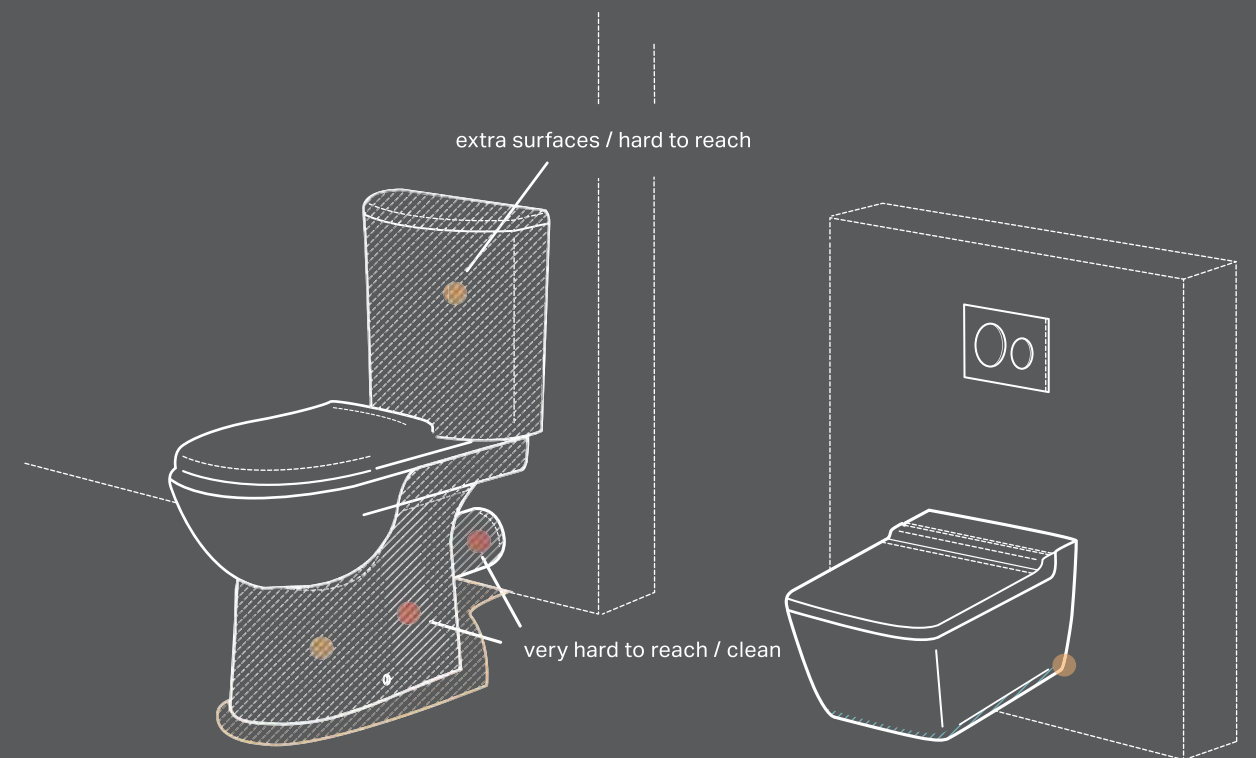

-25%

REASONS FOR WALL-HUNG CONCEALED SOLUTIONS

THE CONCEALED ADVANTAGES

SUSTAINABLE

A wall-hung solution needs much less cleaning agent than a floor-standing toilet. You are saving money and you are protecting the environment.

HYGIENIC

A floor-standing toilet with an exposed cistern offers much more space that has to be cleaned than a wall-hung concealed solution. The latter has far less corners or edges where dirt, dust and hair can get stuck. Germs have nowhere to hide.