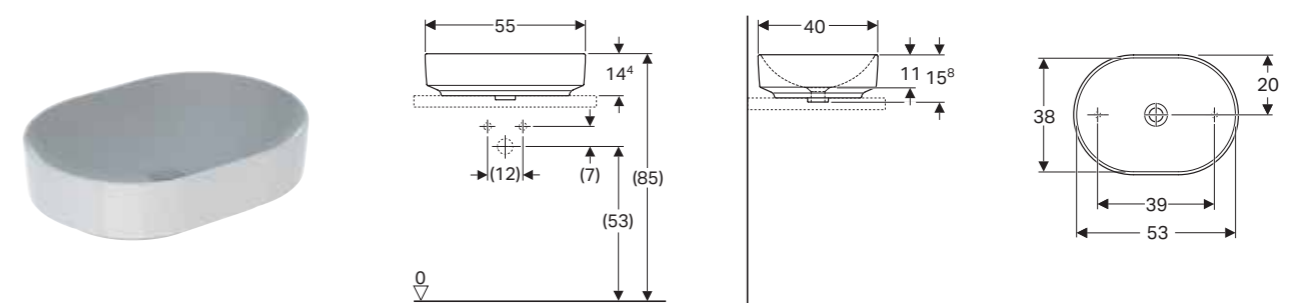

GEBERIT VARIFORM

LAY-ON WASHBASIN, ELLIPTIC

Art. no.	Colour/ surface	Tap hole	Overflow	H min. [cm]	T [cm]
B / width: 55 cm					
500.774.01.2	white	without	without	15.8	40

Characteristics

- Easy to mount, thanks to provided cut-out template
- Can be installed with a washbasin cabinet