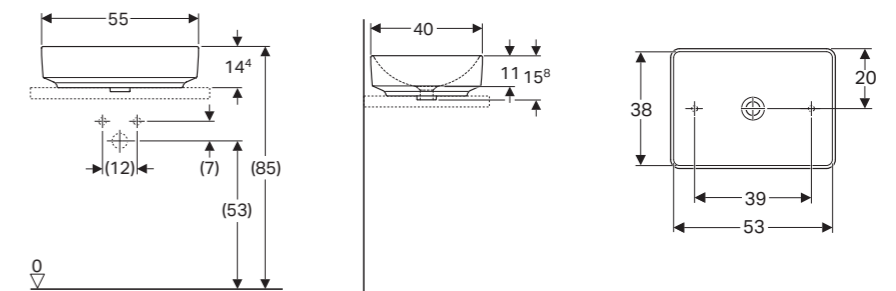

Scope of delivery

- Washbasin Drain cover with comb insert, magnetic fixing.
- Geberit washbasin connector and trap, space-saving model
- Fastening material

GEBERIT SMYLE

SQUARE WASHBASIN

Art. no.	Colour/ surface	Tap hole	Overflow	B2 [cm]	B3 [cm]	Cabinet width [cm]	H min. [cm]	T [cm]	T1 [cm]	T2 [cm]	T3 [cm]	T4 [cm]
B / width: 60 cm												
500.229.01.1	white	central	visible	56.8	30	58.4	16.5	48	15.5	12.5	33.5	6.5

Characteristics

- Can be installed with a washbasin cabinet

Technical data

Product material	Vitreous china
------------------	----------------

GEBERIT VARIFORM

LAY-ON WASHBASIN, RECTANGULAR

Art. no.	Colour/ surface	Tap hole	Overflow	H min. [cm]	T [cm]
B / width: 55 cm					
500.779.01.2	white	without	without	15.8	40