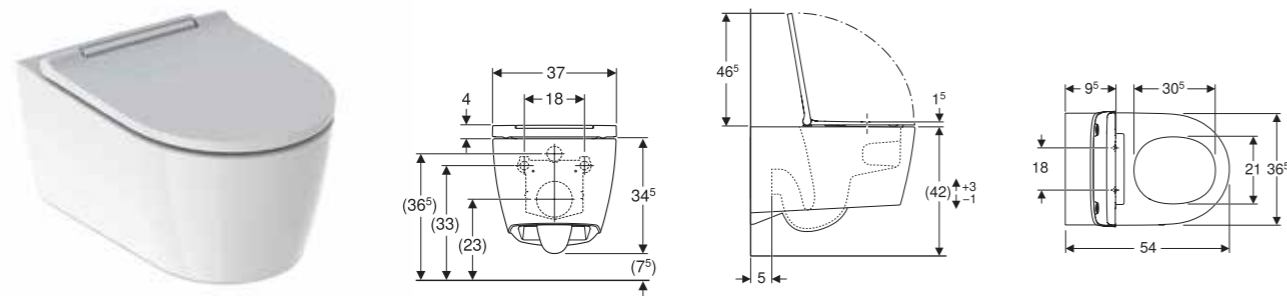

WALL-HUNG WC

GEBERIT ONE

SET OF WALL-HUNG WC, WASHDOWN, SHROUDED, TURBOFLUSH WITH WC SEAT

Art. no.	Colour/ surface	B [cm]	H min. [cm]	T [cm]	Quick-release hinges	Soft-closing mechanism
500.202.01.1	White/KeraTect Design cover: bright chrome-plated	37	34.5	54	Yes	Yes

Characteristics

- Wall-hung
- Washdown WC
- Rimless WC ceramic appliance featuring TurboFlush flush technology
- Easy fastening with Easy Fast Fixing (type EFF3)
- Height-adjustable, ceramic upper edge 41–45 cm
- Type 1, full flush volume 7 / 6 / 5 / 4 l, according to EN 997
- Hidden fastening
- WC seat made of Duroplast
- Overlapping WC lid

Technical data

Product material	Vitreous china

Scope of delivery

- WC ceramic appliance
- Sound insulation set
- Fastening material
- WC seat
- Connection set