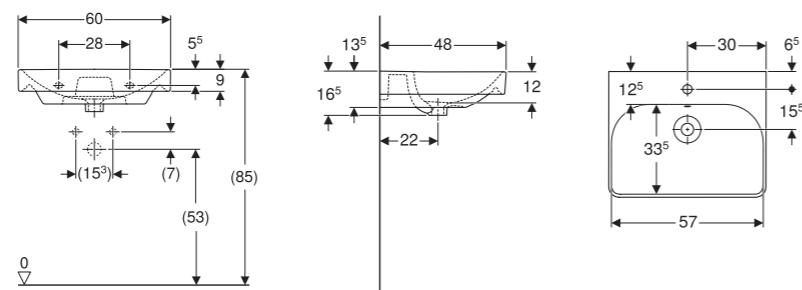

Scope of delivery

- Washbasin Drain cover with comb insert, magnetic fixing.
- Geberit washbasin connector and trap, space-saving model
- Fastening material

GEBERIT SMYLE

SQUARE WASHBASIN

Art. no.	Colour/ surface	Tap hole	Overflow	B2 [cm]	B3 [cm]	Cabinet width [cm]	H min. [cm]	T [cm]	T1 [cm]	T2 [cm]	T3 [cm]	T4 [cm]
B / width: 60 cm												
500.229.01.1	white	central	visible	56.8	30	58.4	16.5	48	15.5	12.5	33.5	6.5