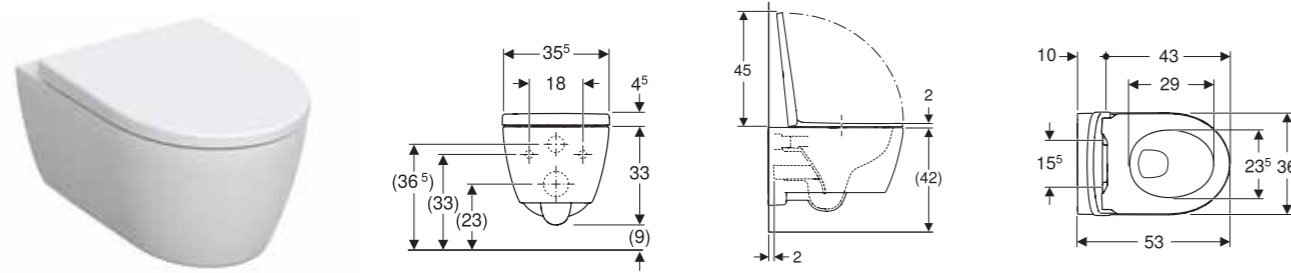

Characteristics

- Wall-hung
- Washdown WC
- Rimless WC ceramic appliance featuring TurboFlush flush technology
- Easy fastening with Easy Fast Fixing (type EFF3)
- Type 1, full flush volume 6 / 5 / 4 l, in accordance with EN 997
- Quick-release hinges, lockable
- Hidden fastening
- WC seat made of Duroplast
- Overlapping WC lid
- WC seat with EasyMount hinges

Technical data

Product material	Vitreous china
------------------	----------------

Scope of delivery

- WC ceramic appliance
- WC seat
- Fastening material

GEBERIT ICON

SET OF WALL-HUNG WC, WASHDOWN, SHROUDED, RIMFREE
WITH WC SEAT