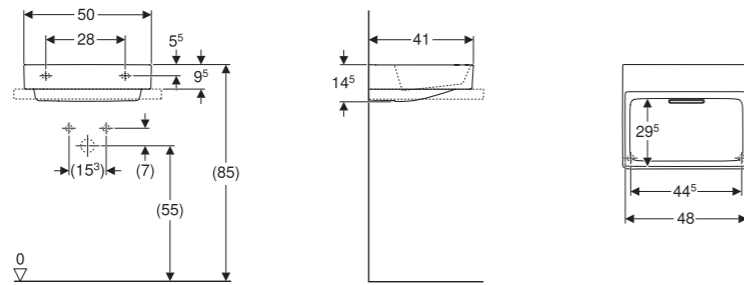

Technical data

Product material	Vitreous china
------------------	----------------

Scope of delivery

- WC ceramic appliance
- WC seat
- Fastening material

WASHBASIN

GEBERIT ONE

LAY-ON WASHBASIN, RECTANGULAR