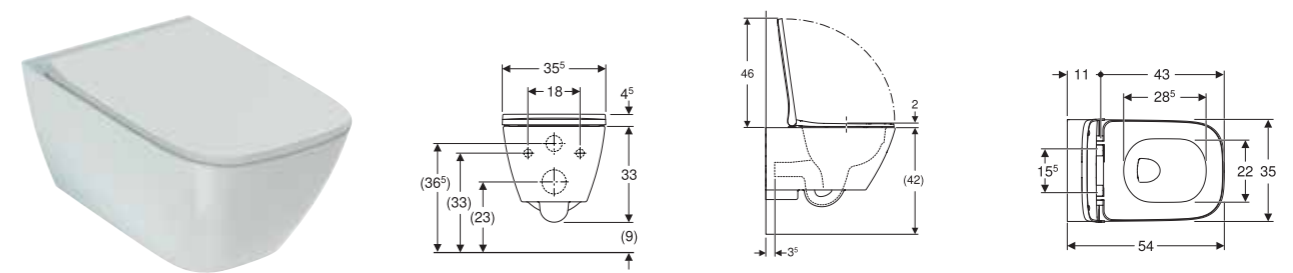

Technical data

Product material	Vitreous china
------------------	----------------

Scope of delivery

- WC ceramic appliance
- WC seat
- Fastening material

GEBERIT SMYLE

SQUARE SET OF WALL-HUNG WC, WASHDOWN, SHROUDED, RIMFREE
WITH WC SEAT