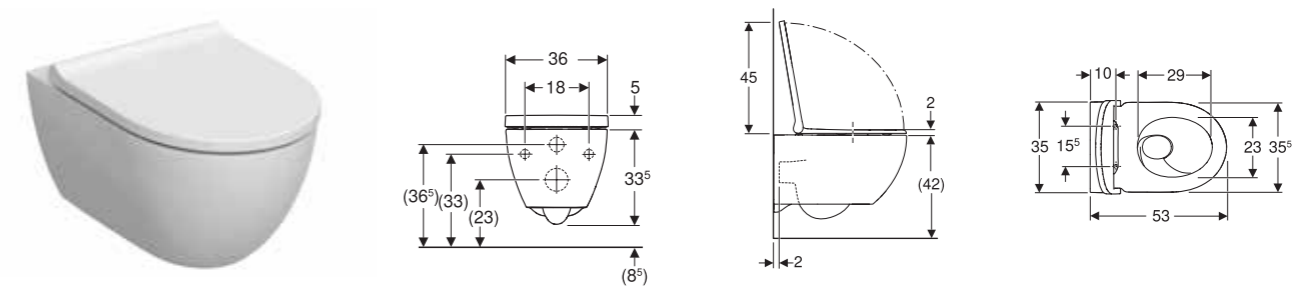

GEBERIT ACANTO

SET OF WALL-HUNG WC, WASHDOWN, SHROUDED, TURBOFLUSH WITH WC SEAT

Art. no.	Colour/ surface	B [cm]	H min. [cm]	T [cm]	Quick-release hinges	Soft-closing mechanism
502.718.00.8	White/KeraTect	36	38.5	53	Yes	Yes

Characteristics

- Wall-hung
- Washdown WC
- Rimless WC ceramic appliance featuring TurboFlush flush technology
- Easy fastening with Easy Fast Fixing (type EFF3)
- Type 1, full flush volume 6 / 5 / 4 l, in accordance with EN 997
- Quick-release hinges, lockable
- Hidden fastening
- WC seat made of Duroplast
- Overlapping WC lid
- WC seat with EasyMount hinges

Technical data

Product material	Vitreous china

Scope of delivery

- WC ceramic appliance
- WC seat
- Fastening material