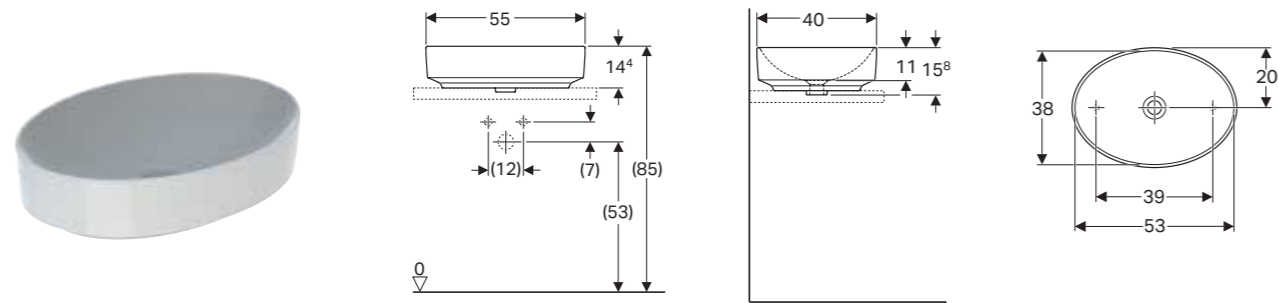

GEBERIT VARIFORM

LAY-ON WASHBASIN, OVAL

Art. no.	Colour/ surface	Tap hole	Overflow	H min. [cm]	T [cm]
B / width: 55 cm					
500.771.01.2	white	without	without	15.8	40

Characteristics

- Easy to mount, thanks to provided cut-out template
- Can be installed with a washbasin cabinet

Technical data

Product material	Fine fireclay

Scope of delivery

- Fastening material
- Template