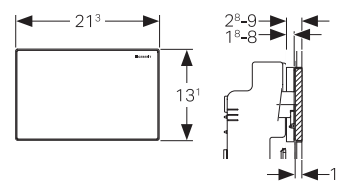

Article No.: 116.056.KM.1
Colour: black/bright chrome
MRP: ₹10,450

Article No.: 116.056.KK.1
Colour: white/gold plated
MRP: ₹14,910

Also available for single flush, Furniture

GEBERIT COVER PLATE (ACCESS PLATE) FOR TYPE01, TYPE10 & TYPE70, SIGMA RANGE