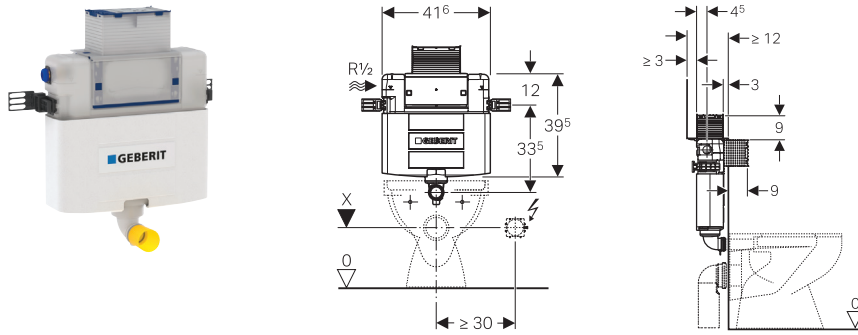

109.043.00.1 - Geberit Omega concealed cistern 12 cm, H82

MRP: ₹20,300

SCOPE OF DELIVERY

- Water supply connection, R 1/2, with integrated angle stop valve and hand wheel
- Protection cover for service opening, can be cut to length
- Flush bend extension dia. 45 mm
- 1 protection plug
- 2 fastening brackets
- Fastening material
- Excluded: Actuator plate

109.050.00.1 - Also available Geberit Omega concealed cistern 12 cm, H98

110.001.00.1 - Geberit Kombifix element for wall-hung WC, H82, with Omega cistern 12 cm

MRP: ₹23,800

SCOPE OF DELIVERY

- Water supply connection R 1/2" with integrated angle stop valve and hand wheel
- Protection cover for service opening, can be cut to length
- WC connection set, dia. 90 mm
- WC outlet bend, HDPE, dia. 90 mm
- Adapter sleeve, dia. 90/110 mm
- Two protection plugs
- 2 threaded rods M12
- Fastening material
- Excluded: Actuator plate