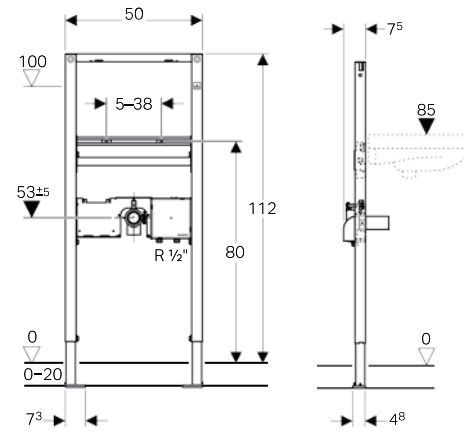

INSTALLATION SET DECK MOUNTED TAPS

Article No.: 111.553.00.1
Operation: Duofix element
For exposed trap
MRP: ₹30,320

Article No.: 111.563.00.1
Operation: Duofix element
For concealed trap
MRP: ₹39,950

Note: • Deck-mounted taps for concealed option to be ordered along with installation box
• Deck-mounted taps exposed installation box supplied by default
• To order additional cover plates

1. **SCOPE OF DELIVERY - TAPS**
2. Washbasin tap
   - IR sensor with connection cable
   - Control electronics
   - Functional unit
   - Tap aerator key
   - Fastening material
   - Battery operated: 2 alkaline batteries type AA, 1.5 V

1. **SCOPE OF DELIVERY - DUOFIX ELEMENT**
2. 2 fixing brackets
   - Seal $\varnothing$ 44 / 32 mm
   - Connection bend made of PE-HD, $\varnothing$ 50 mm
   - 2 threaded rods M10
   - Protection box with cover, for concealed housing
   - Fastening material