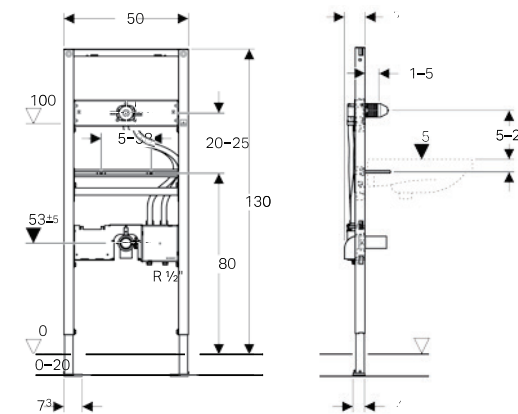

Note: All NEW products will be available from July'23

- Also available generator operate on with mixer and without mixer

GEBERIT PUBLIC TAPS

INSTALLATION SETS

INSTALLATION SET WALL MOUNTED TAPS

Article No.: 111.560.00.1
Operation: Duofix element
For exposed trap
MRP: ₹37,600