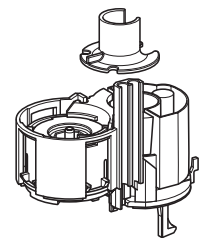

*To be ordered for UP720 concealed cistern **109.791.00.1** & **110.792.00.1** in 8 cm thickness,

123.136.11.1 - Geberit exposed cistern type 123, for pneumatic actuation

MRP: ₹10,450