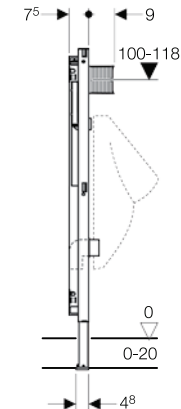

GEBERIT DUOFIX ELEMENTS

FLEXIBLE COMPONENTS

UNIFORM DESIGN FOR URINALS

111.616.00.1 - Geberit Duofix element for urinal, 112-130 cm, Universal

MRP: ₹ 33,940

SCOPE OF DELIVERY

- Elbow tap connector R1/2"
- Protection box with cover
- Connection pipe between inlet \varnothing 90 mm and urinal, with seal to urinal
- Protection plug
- Connection bend made of PE-HD \varnothing 63 / 50mm
- Protection cap
- Seal \varnothing 57 / 50mm
- Urinal trap \varnothing 57 mm, with seal on urinal
- 2 threaded rods M8
- Fastening material