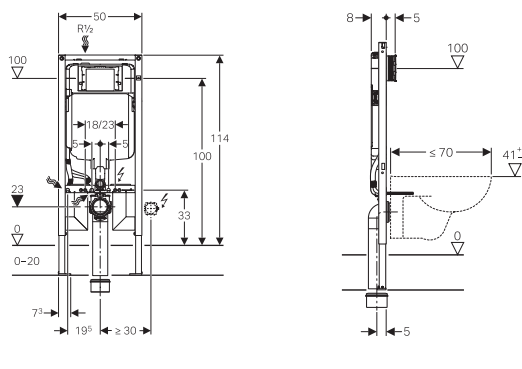

SCOPE OF DELIVERY

- Water supply connection R 1/2, compatible with MeplaFix, with integrated angle stop valve and hand wheel
- Protection box for service opening
- 2 wall anchorings
- Connection set for WC, $\varnothing$ 90 mm
- Connection bend 90° made of PE-HD, $\varnothing$ 90 mm
- Adapter socket made of PE-HD, $\varnothing$ 90 / 110 mm
- 2 protection plugs
- 2 threaded rods M12
- Fastening material

Duofix mounting element for wall-hung WC front operated for actuator plates "Sigma80, Sigma70, Sigma60, Sigma50, Sigma30, Sigma20, Sigma01".

111.300.00.5 - Also available Geberit Duofix element for wall-hung WC, H112, with Sigma cistern 12 cm

MRP: ₹38,950

111.815.00.1 - Wall anchoring set to be ordered separately with Geberit Duofix Sigma (13.5 - 20 cm)

MRP: ₹2,670

111.013.00.1 - Wall anchoring set to be ordered separately with Geberit Duofix Sigma (9 - 11 cm)

MRP: ₹2,050

GEBERIT SIGMA ACTUATOR PLATES

SIGMA80

Article No.: 116.092.SG.6
Colour: black glass
MRP: ₹137,500 TouchFree

Article No.: 116.092.SM.6
Colour: glass reflective
MRP: ₹137,500 TouchFree

Article No.: 115.861.00.6

Installation set for Geberit WC flush control, electronic to be ordered with Sigma80

CHARACTERISTICS

- Actuator plate made of glass, interlockable
- Touchless, manual flush actuation
- Actuator buttons identifiable by light bars
- Button illumination can be set in five colours
- Electrical power supply via power supply unit
- Button illumination activated when approached

SCOPE OF DELIVERY

- Actuator plate Sigma80
- Mounting frame
- Support block with servomotor and lifting device, pre-mounted
- Actuator rod
- Fastening material

PRODUCT DETAILS

Operating voltage	12 V DC
Nominal voltage	85 - 240 V AC
Mains frequency	50 - 60 Hz
Protection degree	IP 45

Note

- Ensure the installation is connected to power back up circuit

Also available for Sigma 12 cm cisterns

Note

- Not compatible with Article No. 109.771.00.1, 111.726.001 & 110.772.00.1, for the above articles order Article No.116.091.XX.1

SIGMA70

Article No.: 115.622.14.1
Colour: black matt
easy-to-clean (coated)
MRP: ₹50,700

Article No.: 115.622.FW.1
Colour: stainless steel brushed
easy-to-clean (coated)
MRP: ₹50,700

Article No.: 115.622.JK.1
Colour: glass lava
MRP: ₹43,700

Article No.: 115.622.JL.1
Colour: glass sand grey
MRP: ₹43,700

Article No.: 115.622.JT.1
Colour: white matt
easy-to-clean (coated)
MRP: ₹50,700

Article No.: 115.622.QB.1
Colour: red gold
easy-to-clean (coated)
MRP: ₹63,950

Article No.: 115.622.QD.1
Colour: black chrome
easy-to-clean (coated)
MRP: ₹63,950