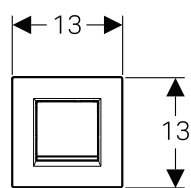

GEBERIT URINAL FLUSH CONTROLS

A TOUCH OF PERFECTION

TOUCHLESS

TYPE50

MAINS OPERATED

Article No.: 116.026.GH.1
Colour: brushed chrome
MRP: ₹88,110

BATTERY OPERATED

Article No.: 116.036.GH.1
Colour: brushed chrome
MRP: ₹89,340

TYPE30

MAINS OPERATED

Article No.: 116.027.KH.1
Colour: bright chr - matt chr - bright chr
MRP: ₹63,050

Article No.: 116.027.KJ.1
Colour: white-bright chr - white
MRP: ₹77,100

Article No.: 116.027.KM.1
Colour: black-bright chr - black
MRP: ₹63,050

Article No.: 116.027.JQ.1 NEW
Colour: matt chrome
MRP: ₹86,500

Article No.: 116.027.16.1 NEW
Colour: black-matt-black
MRP: ₹93,600

BATTERY OPERATED

Article No.: 116.037.KH.1
Colour: bright chr-matt chr - bright chr
MRP: ₹63,050

Article No.: 116.037.KJ.1
Colour: white-bright chr - white
MRP: ₹77,100

Article No.: 116.037.KM.1
Colour: black-bright chr - black
MRP: ₹63,050

Article No.: 116.037.JQ.1 NEW
Colour: matt chr-bright chr - matt chr
MRP: ₹86,500

Article No.: 116.037.16.1 NEW
Colour: black-matt-black
MRP: ₹93,600

GEBERIT URINAL FLUSH CONTROLS

A TOUCH OF PERFECTION

TYPE10

MAINS OPERATED

Article No.: 116.025.KH.1
Colour: bright chr - matt chr - bright chr
MRP: ₹61,860

Article No.: 116.025.KJ.1
Colour: white - bright chr - white
MRP: ₹61,860

Article No.: 116.025.KK.1
Colour: white - gold - white
MRP: ₹61,860

Article No.: 116.025.KM.1
Colour: black - bright chr - black
MRP: ₹61,860

Article No.: 116.025.JQ.1 NEW
Colour: matt chr - bright chr - matt chr
MRP: ₹84,850

Article No.: 116.025.SN.1
Colour: Stainless steel brushed - polished - brushed
MRP: ₹63,660

Article No.: 116.025.KL.1
Colour: white- mat chr- matt chr
MRP: ₹75,590

Article No.: 116.025.16.1 NEW
Colour: black - matt coated- black
MRP: ₹89,900