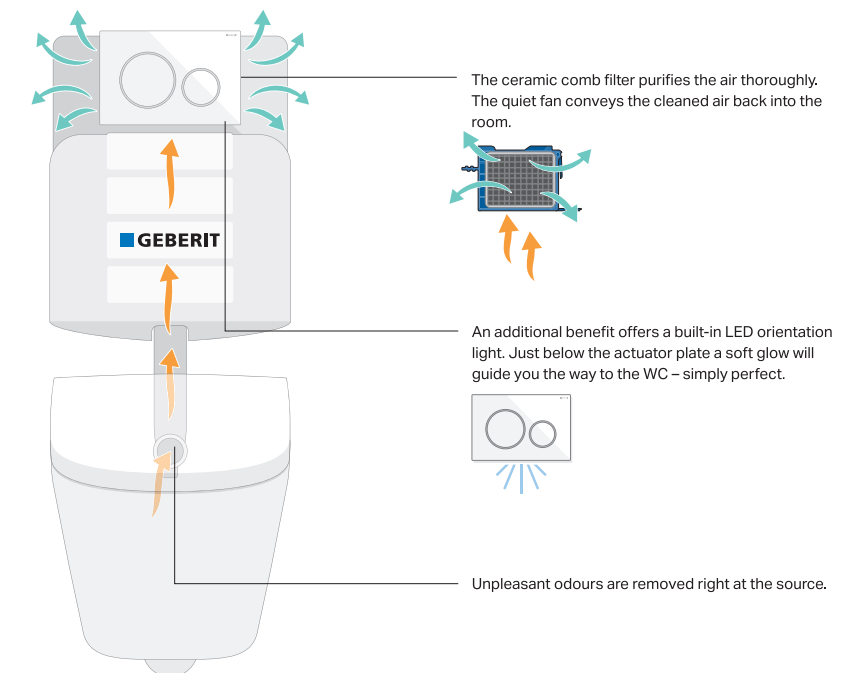

GEBERIT DUOFRESH MODULE FRESH AIR FOR EVERYONE

FUNCTIONS AND SOLUTIONS

GEBERIT DUOFRESH MODULE ADVANTAGE

EFFICIENT

The air is purified by the ceramic honeycomb filter.

QUIET

A quiet fan conveys the purified air back into the room.

ACCESSIBLE

The ceramic honeycomb filter can be easily accessed via the actuator plate.

COMPATIBLE WITH SIGMA RANGE

The Geberit DuoFresh module can be easily installed in any Geberit Sigma cistern and can be combined with almost any actuator plate from Sigma range.

UNPLEASANT ODOURS IN THE TOILET ARE A THING OF THE PAST

The Geberit DuoFresh module removes the bad air directly from the WC ceramic appliance, purifies it using a ceramic honeycomb filter and then returns it to the room. This is extremely effective, as it prevents unpleasant odours from spreading throughout the bathrooms in the first place, rendering air fresheners, lighting matches, opening windows, etc. completely unnecessary.