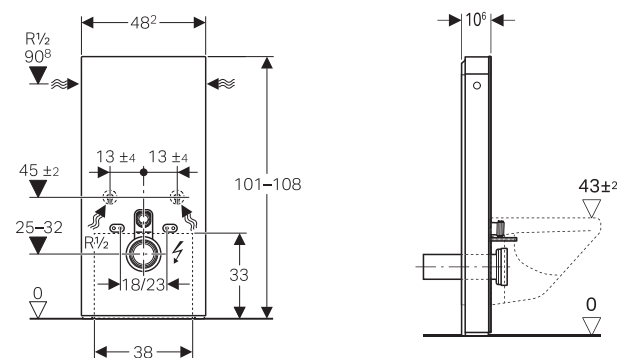

GEBERIT MONOLITH PLUS SANITARY MODULE FOR WALL-HUNG WC, 101

CHARACTERISTICS

- Dual flush
- Front cladding made of glass (ESG)
- Self-supporting
- Soft-touch buttons for flush actuation and odour extraction
- Orientation light and odour extraction activated when a user approaches
- Orientation light can be set in seven colours
- Day/night detection can be set for orientation light
- Operation with extra-low voltage, no mains voltage in cistern

SCOPE OF DELIVERY

- Water supply connection set with 2 angle stop valves, 1/2"
- Flush bend extension 160 mm
- Sleeve made of EPDM, ø44 / 55 mm
- Straight connector made of PE-HD, ø 90 mm
- Adapter socket made of PE-HD, ø 90 / 110 mm
- 2 threaded rods M12
- Sound insulation set
- Female socket for mains connection
- Power supply unit
- Fastening material

Also available Geberit Monolith plus sanitary module for floor standing 101 and 114 cm