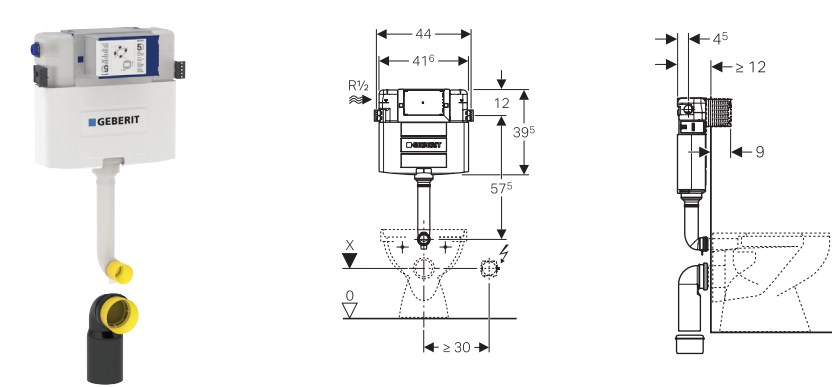

- Water supply connection, R 1/2, with integrated angle stop valve and hand wheel
- Protection cover for service opening, can be cut to length
- Two protection plugs
- WC connection set, dia. 90 mm
- WC outlet bend, HDPE, dia. 90 mm
- Adapter sleeve, dia. 90/110 mm
- 2 threaded rods M12
- Fastening material
- Excluded: Actuator plate

111.030.00.1 - Also available Geberit Duofix element for wall-hung WC, H98, with Omega cistern 12 cm

MRP: ₹38,600

111.815.00.1 - Wall anchoring set to be ordered separately with Geberit Duofix Omega

MRP: ₹ 2,670

GEBERIT OMEGA CONCEALED CISTERNS

FRONT ACTUATION

109.060.00.1 - Geberit Omega concealed cistern 12 cm, H106 cm

MRP: ₹22,350

SCOPE OF DELIVERY

- Water supply connection, R 1/2, compatible with MeplaFix, with integrated angle stop valve and hand wheel
- Connection set for WC, \varnothing 90 mm
- WC outlet bend, HDPE, \varnothing 90 mm / 110 mm
- Protection box for service opening
- Two protection plugs
- 2 fastening brackets
- Fastening material

110.020.00.1 - Geberit Kombifix element for wall-hung WC, H106 cm with Omega cistern 12 cm

MRP: ₹27,550

SCOPE OF DELIVERY

- Water supply connection, R 1/2, compatible with MeplaFix, with integrated angle stop valve and hand wheel
- Protection box for service opening
- Connection set for WC, \varnothing 90 mm
- WC outlet bend, PE-HD, \varnothing 90 mm
- Adapter sleeve, PE-HD, \varnothing 90 / 110 mm
- Filling segment
- Two protection plugs
- Acoustic insulation set
- 2 threaded rods M12
- Fastening material