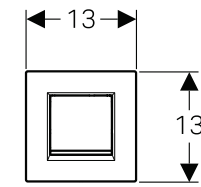

TYPE30

PNEUMATIC