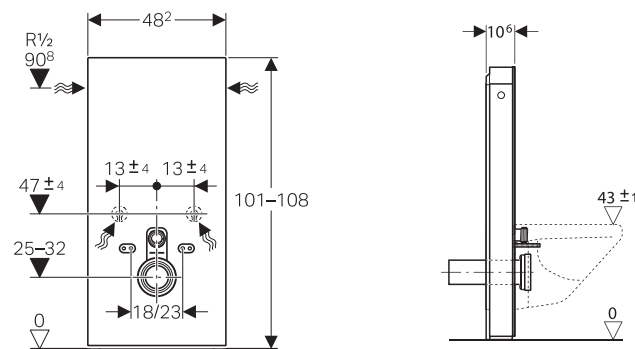

GEBERIT MONOLITH SANITARY MODULE FOR WALL-HUNG WC, H101

CHARACTERISTICS

- Dual flush
- Compensation of dimensional tolerances possible
- Fastening height WC ceramic appliance 35 ± 1 cm
- Self-supporting
- Adjustable flush volume
- Water supply connection, bottom
- Water supply connection on the left/right possible

SCOPE OF DELIVERY

- Water supply connection set with 2 angle stop valves, 1/2"
- Flush bend extension 160 mm
- Sleeve made of EPDM, ø44 / 55 mm
- Straight connector made of PE-HD, ø 90 mm
- Adapter socket made of PE-HD, ø 90 / 110 mm
- 2 threaded rods M12
- Sound insulation set
- Fastening material

Also available Geberit Monolith sanitary module for floor standing WC, H114