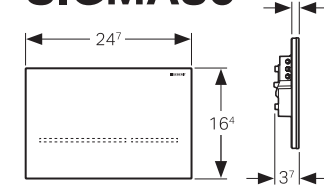

GEBERIT SIGMA ACTUATOR PLATES

SIGMA80

Article No.: 116.092.SG.6
Colour: black glass
MRP: ₹137,500 TouchFree