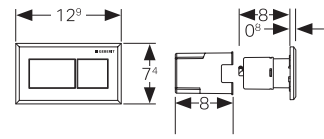

GEBERIT REMOTE FLUSH ACTUATIONS PNEUMATIC SOLUTIONS

GEBERIT PNEUMATIC ACTUATOR PLATE

Article No.: 115.932.KA.1
Colour (frame/ring/button): bright chrome/matt chrome
MRP: ₹7,260