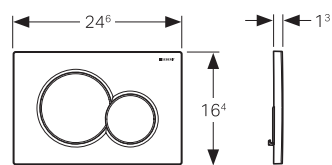

SIGMA01

Article No.: 115.770.11.5
Colour: white alpine
MRP: ₹5,390