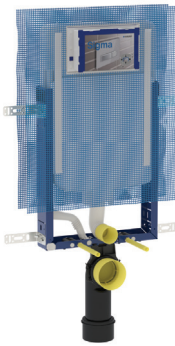

SCOPE OF DELIVERY

- Water supply connection R 1/2, compatible with MeplaFix, with integrated angle stop valve and hand wheel
- Protection box for service opening
- 4 fixing brackets
- Connection set for WC, $\varnothing$ 90 mm
- Connection bend 90° made of PE-HD, $\varnothing$ 90 mm
- Adapter socket made of PE-HD, $\varnothing$ 90 / 110 mm
- 2 protection plugs
- 2 threaded rods M12
- Fastening material

Kombifix mounting element for wall hung WC front operated for actuator plates "Sigma80, Sigma70, Sigma60, Sigma50, Sigma30, Sigma20, Sigma10, Sigma01".

110.350.00.5 - Also available Geberit Kombifix element for wall-hung WC, H108, with Sigma cistern 12 cm (UP320)

MRP: ₹19,150

111.796.00.1 - Geberit Duofix element for wall-hung WC, H114, with Sigma cistern 8 cm

MRP: ₹32,550