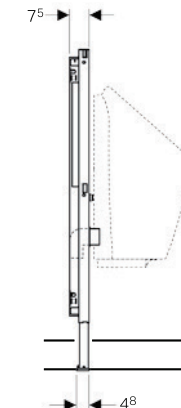

SCOPE OF DELIVERY

- Elbow tap connector R1/2"
- Protection box with cover
- Connection pipe between inlet $\varnothing$ 32 mm and urinal, with seal to urinal
- Protection plug
- Connection bend made of PE-HD $\varnothing$ 63 / 50mm
- Protection cap
- Seal $\varnothing$ 57 / 50mm
- Urinal trap $\varnothing$ 50 mm, with seal on urinal
- 2 threaded rods M8
- Fastening material

Best suited for integrated urinal

111.815.00.1 - Wall anchoring set to be ordered separately with Geberit Duofix element for urinal (13.5 - 20 cm)

MRP: ₹ 2,670

111.013.00.1 - Wall anchoring set to be ordered separately with Geberit Duofix element for urinal (9 - 11 cm)

MRP: ₹ 2,050