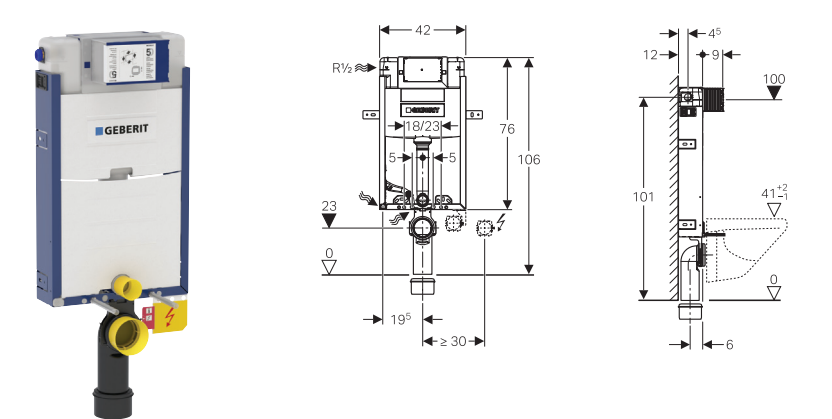

GEBERIT OMEGA CONCEALED CISTERNS

FRONT ACTUATION

109.060.00.1 - Geberit Omega concealed cistern 12 cm, H106 cm

MRP: ₹22,350

SCOPE OF DELIVERY

- Water supply connection, R 1/2, compatible with MeplaFix, with integrated angle stop valve and hand wheel
- Connection set for WC, \varnothing 90 mm
- WC outlet bend, HDPE, \varnothing 90 mm / 110 mm
- Protection box for service opening
- Two protection plugs
- 2 fastening brackets
- Fastening material

110.020.00.1 - Geberit Kombifix element for wall-hung WC, H106 cm with Omega cistern 12 cm

MRP: ₹27,550

SCOPE OF DELIVERY

- Water supply connection, R 1/2, compatible with MeplaFix, with integrated angle stop valve and hand wheel
- Protection box for service opening
- Connection set for WC, \varnothing 90 mm
- WC outlet bend, PE-HD, \varnothing 90 mm
- Adapter sleeve, PE-HD, \varnothing 90 / 110 mm
- Filling segment
- Two protection plugs
- Acoustic insulation set
- 2 threaded rods M12
- Fastening material

111.060.00.1 - Geberit Duofix element for wall-hung WC, H106 cm with Omega cistern 12 cm

MRP: ₹32,750

SCOPE OF DELIVERY

- Water supply connection, R 1/2, compatible with MeplaFix, with integrated angle stop valve and hand wheel
- Protection box for service opening
- Two protection plugs
- Connection set for WC, \varnothing 90 mm
- WC outlet bend, PE-HD, \varnothing 90 mm
- Adapter sleeve, PE-HD, \varnothing 90 / 110 mm
- 2 threaded rods M12
- Fastening material