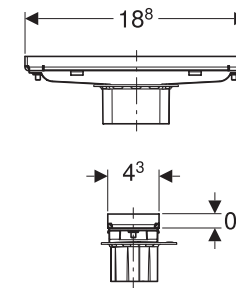

CleanLine, tile-bearing
stainless steel brushed

Article No.: 154.455.00.1
MRP: ₹27,960

Article No.: 154.451.KS.1
Length: 30 - 130 cm
MRP: ₹40,570