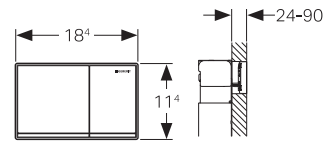

GEBERIT OMEGA ACTUATOR PLATES

OMEGA60

Article No.: 115.081.SL.1
Colour: glass white
MRP: ₹38,200