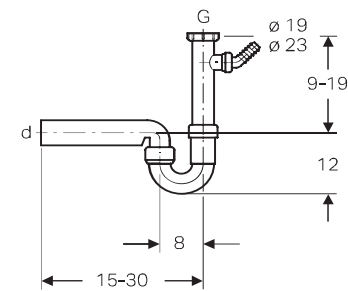

FOR KITCHEN SINKS

Article No.: 152.713.11.1
Colour: White alpine, 40 mm
MRP: ₹1,460

APPLICATION PURPOSE

- For connecting kitchen sinks with one bowl
- Allows for flexible length & placement