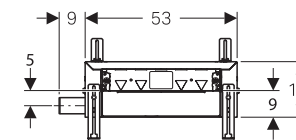

Material: steel
Discharge rate: 0.8l/s
Depth of water seal: 50 mm

Article No.: 457.534.00.1
MRP: ₹35,440

SCOPE OF DELIVERY

- Straight connector, made of PE-HD
- Protection box cover with integrated outlet sheet
- Fastening material