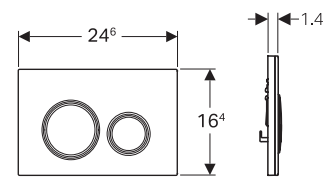

DUAL FLUSH

SIGMA21

Article No.: 115.884.SI.1
Colour: white/bright chrome/
white
MRP: ₹25,080

Article No.: 115.884.SJ.1
Colour: black/bright chrome/
black
MRP: ₹30,250

GEBERIT TAPS SYSTEM

SLIM AND CLEVER

SYSTEMATIC FUNCTION AND AESTHETICS