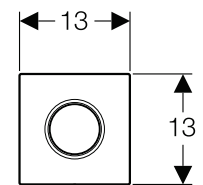

TYPE01

PNEUMATIC