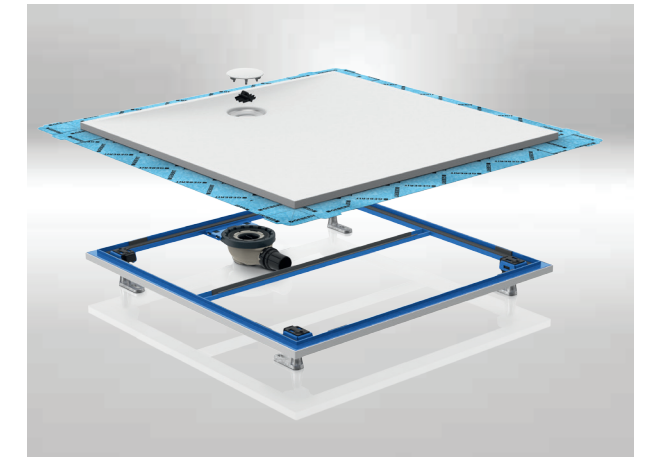

SMOOTH OUTLET AREA FOR OPTIMUM HYGIENE

← **GEBERIT SHOWER SURFACE SETAPLANO**
Our smooth surface made of solid surface material

A PLEASURE TO THE EYE - AND TO THE PROFESSIONAL

← **GEBERIT WALL DRAIN FOR SHOWERS**
Our elegant design solution in the wall

EASY TO INSTALL - EASY TO CLEAN

← **GEBERIT SHOWER CHANNELS OF THE CLEANLINE SERIES**
Our solution for elegant designer lines in the floor

UNIMPEDED DRAIN - TO THE POINT

← **GEBERIT FLOOR DRAIN FOR SHOWERS**
Our compact design solution in the floor

Sophisticated design, exceptionally non-slip product material

GEBERIT SHOWER SURFACE SETAPLANO

SCOPE OF DELIVERY

- Protective foil

Article No.: 154.260.11.1
Size: 80 x 80 cm
MRP: ₹74,940

Article No.: 154.271.11.1
Size: 90 x 100 cm
MRP: ₹80,850