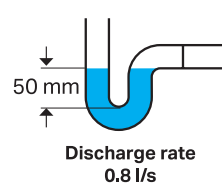

GEBERIT FLOOR DRAIN FOR SHOWERS

A pleasure to the eye – and to the professional

Article No.: 154.310.00.1
MRP: ₹2,440
Grating screw locked, 8 x 8 cm

Article No.: 154.312.00.1
MRP: ₹11,900
Grating square, 8 x 8 cm

Article No.: 154.311.00.1
MRP: ₹11,900
Grating round, 8 x 8 cm

APPLICATION

X = 90-200mm

Discharge rate
0.8 l/s

INSTALLATION SET

*Article No.: 154.050.00.1
Height: 90 mm
MRP: ₹14,580

X = 0 - 200mm

No trap in scope

*Article No.: 154.053.00.1
Cross Floor
MRP: ₹10,120

*price inclusive of basic grating design

PROBLEM-FREE INSTALLATION

The proven installation kit for the Geberit floor drain for shower is very efficient in installation and reliable in its result, e.g. thanks to the sealing foil that is already injected at the factory.

MAXIMUM REDUCTION AND PRECISION

The Geberit floor drain for shower convinces with its very compact construction (only 80 x 80 mm grating area) and with its very high functionality. The height, inclination and offset of the grating can be adjusted to suit the tile grid.

ALWAYS A CLEAN TRAP

Under the grating, there is an integrated comb insert which can be easily removed and washed out for cleaning. This effectively prevents clogging in the trap and the discharge pipes.

GEBERIT FLOOR DRAINS

SWISS EXPERTISE FOR INDIAN BATHROOMS