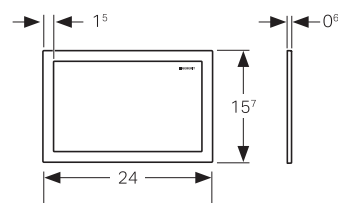

SIGMA60

Article No.: 115.640.GH.1
Colour: brushed chrome
MRP: ₹47,470

Article No.: 115.640.SI.1
Colour: white glass
MRP: ₹47,470

Article No.: 115.640.SJ.1
Colour: black glass
MRP: ₹47,470

Sigma 60 cover frame