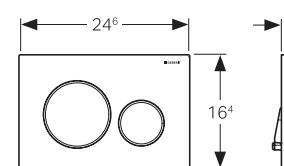

SIGMA20

Article No.: 115.882.SN.1
Colour: stainless steel brushed
polished brushed
MRP: ₹17,440