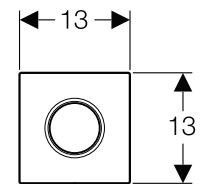

Article No.: 116.035.16.1 NEW
Colour: black - matt coated- black
MRP: ₹89,900

Article No.: 116.035.DW.1 NEW
Colour: jet black RAL 9005
MRP: ₹89,900

GEBERIT URINAL FLUSH CONTROLS

A TOUCH OF PERFECTION

TYPE01