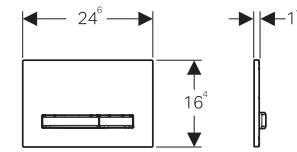

GEBERIT SIGMA ACTUATOR PLATES

SIGMA50

Article No.: 115.788.JL.2
Colour: glass sand grey
MRP: ₹31,130