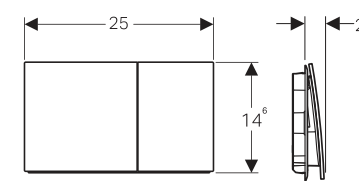

SIGMA70

Article No.: 115.622.14.1
Colour: black matt
easy-to-clean (coated)
MRP: ₹50,700