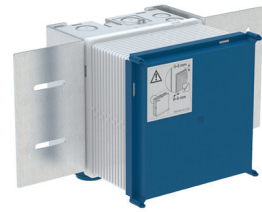

INSTALLATION SET - FOR SOLID CONSTRUCTION-ONLY INSTALLATION BOX, DECK MOUNTED TAPS