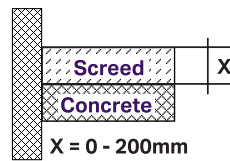

Article No.: 154.311.00.1
MRP: ₹11,900
Grating round, 8 x 8 cm

APPLICATION

X = 90-200mm

Discharge rate
0.8 l/s

INSTALLATION SET

*Article No.: 154.050.00.1
Height: 90 mm
MRP: ₹14,580

X = 0 - 200mm

No trap in scope