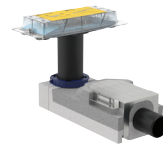

APPLICATION

WATER SEAL

INSTALLATION SET

Article No.: 154.150.00.1
Height: 90 mm
MRP: ₹17,370