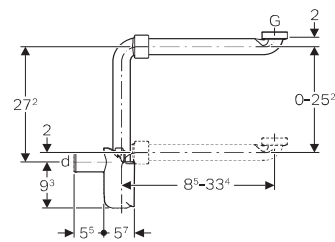

Article No.: 151.116.11.1
Colour: white alpine, 32 mm
MRP: ₹2,850

Article No.: 151.117.11.1
Colour: white alpine, 40 mm
MRP: ₹2,850

APPLICATION PURPOSE

- For washbasin • Allows for flexible length & placement

SCOPE OF DELIVERY

- Seals • Connection bend with collar