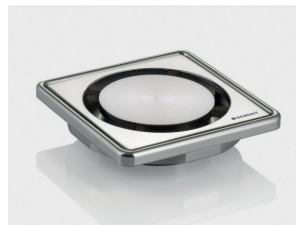

PROBLEM-FREE INSTALLATION

The proven installation kit for the Geberit floor drain for shower is very efficient in installation and reliable in its result, e.g. thanks to the sealing foil that is already injected at the factory.

MAXIMUM REDUCTION AND PRECISION

The Geberit floor drain for shower convinces with its very compact construction (only 80 x 80 mm grating area) and with its very high functionality. The height, inclination and offset of the grating can be adjusted to suit the tile grid.