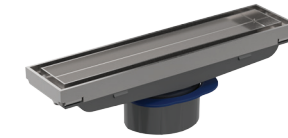

CleanLine, tile-bearing
stainless steel brushed

Article No.: 154.455.00.1
MRP: ₹27,960

Article No.: 154.451.KS.1
Length: 30 - 130 cm
MRP: ₹40,570