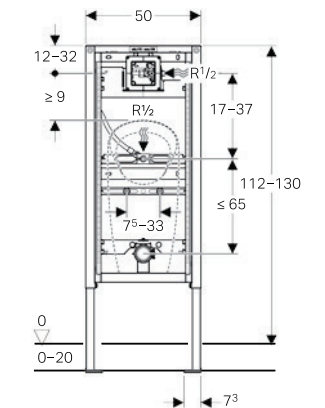

SCOPE OF DELIVERY

- Elbow tap connector R1/2"
- Protection box with cover
- Protection plug
- Connection bend made of PE-HD $\varnothing$ 63 / 50mm
- Protection cap
- Seal $\varnothing$ 57 / 50mm
- Urinal trap $\varnothing$ 57 mm, with seal on urinal
- 2 threaded rods M8
- Fastening material

Best suited for basic urinal preda

111.686.00.1 - Geberit Duofix element for urinal, 112-130 cm, Universal, for exposed flushing valve

MRP: ₹ 25,540