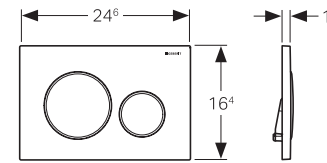

SIGMA20

Article No.: 115.882.KM.1
Colour (frame / ring / button): black/bright chrome/black
MRP: ₹11,440