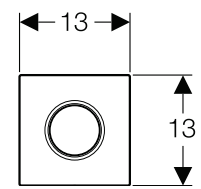

URINAL BASIC - ACTUATOR PLATES

Article No.: 115.817.11.5
Colour: White Alpine
MRP: ₹38,070