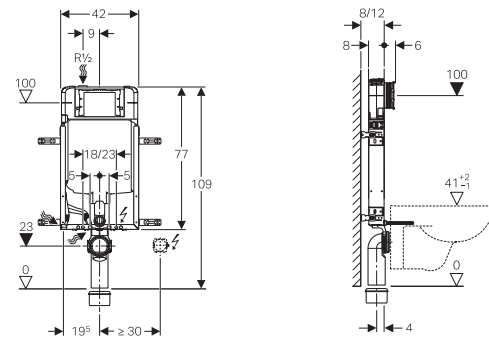

SCOPE OF DELIVERY

- Water supply connection R 1/2, compatible with MeplaFix, with integrated angle stop valve and hand wheel
- Protection box for service opening
- 4 fixing brackets
- Connection set for WC, $\varnothing$ 90 mm
- Connection bend 90° made of PE-HD, $\varnothing$ 90 mm
- Adapter socket made of PE-HD, $\varnothing$ 90 / 110 mm
- 2 protection plugs
- 2 threaded rods M12
- Fastening material

Kombifix mounting element for wall hung WC front operated for actuator plates "Sigma80, Sigma70, Sigma60, Sigma50, Sigma30, Sigma20, Sigma10, Sigma01".

110.350.00.5 - Also available Geberit Kombifix element for wall-hung WC, H108, with Sigma cistern 12 cm (UP320)

MRP: ₹19,150

111.796.00.1 - Geberit Duofix element for wall-hung WC, H114, with Sigma cistern 8 cm

MRP: ₹32,550