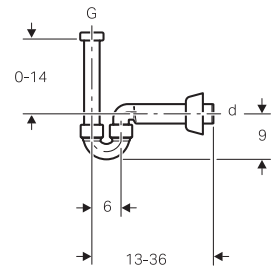

GEBERIT TRAPS

CHANNEL THE WATER AWAY
SAFELY AND QUICKLY

GEBERIT TRAPS

FOR WASH BASINS

FOR PUBLIC

GEBERIT PUBLIC WASHROOM SYSTEMS

DESIGN AND HYGIENE AT ITS BEST

Article No.: 151.108.11.1
Finish: Alpine white
Size: 40 mm
MRP: ₹1,130