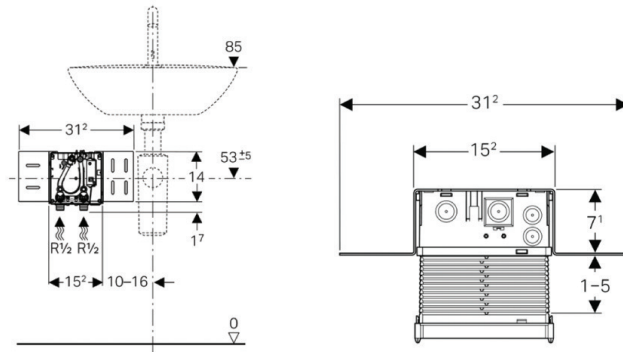

INSTALLATION SET - FOR SOLID CONSTRUCTION-ONLY INSTALLATION BOX, DECK MOUNTED TAPS

Article No.: 116.130.00.1
Solid construction - Only installation box
MRP: ₹16,650