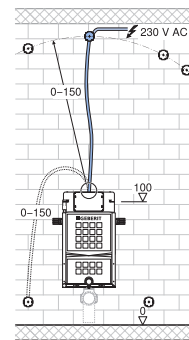

GEBERIT DUOFRESH

PRODUCT NAME : GEBERIT DUOFRESH MODULE

SIGMA 12 CM	Article Number	M.R.P. in ₹	SIGMA 8 CM	Article Number	M.R.P. in ₹
Geberit DuoFresh module with automatic actuation	115.980.21.2	46,960	Geberit DuoFresh module with automatic actuation	115.981.21.2	46,960
	115.980.BZ.2	46,130		115.981.BZ.2	46,130

Note

- Article No.: 243.971.00.1
  Power supply unit 230 V/12V/50 HZ to be ordered for Geberit duofresh module

APPLICATION PURPOSE:

- For Geberit Sigma concealed cisterns 12 and 8 cm
- For direct odour extraction from WC ceramic appliances
  For Geberit actuator plates Sigma01,10, 20, 21, 30, 50

SCOPE OF DELIVERY:

- Mounting frame with swivelling mechanism
- Protection plate
- Extraction unit with radial fan
- Cable connection with plug
- Ceramic honeycomb filter
- Moisture protection for conduit pipe

* OdourFree

ACCESSORIES

- 1 Installation set with flush-mounting box, for Geberit duofresh module article no. 244.999.00.1 MRP: ₹3,280

GEBERIT OMEGA

MORE CHOICE
MORE VALUE