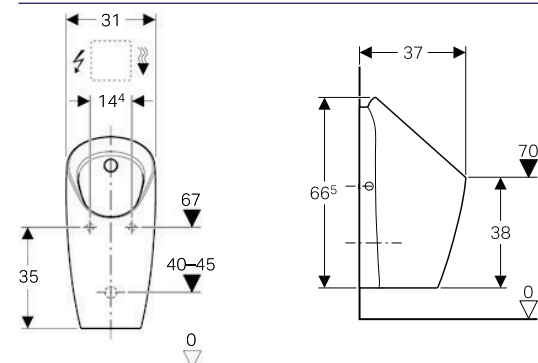

Note:

- Only urinal and waterless height – 66.5 cm
- Installation height and mounting same for all ranges – Integrated (mains & battery), only urinal and waterless.

Note: supply includes

- For mains operation - Urinal flush control with power supply unit and solenoid valve
- For battery operation - Urinal flush control with solenoid valve, Battery box, 2 alkaline batteries type AA, 1.5 V