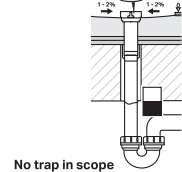

Article No.: 154.311.00.1
MRP: ₹11,900
Grating round, 8 x 8 cm

APPLICATION

X = 90-200mm

Discharge rate
0.8 l/s

INSTALLATION SET

*Article No.: 154.050.00.1
Height: 90 mm
MRP: ₹14,580

X = 0 - 200mm

No trap in scope