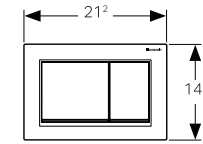

GEBERIT OMEGA ACTUATOR PLATES

OMEGA30

Article No.: 115.080.11.1 **NEW**
Colour (frame/ring/button): white/matt white/white
MRP: ₹16,100