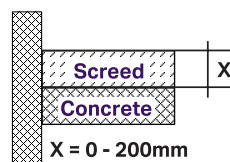

CleanLine20
metal polished / metal brushed

Article No.: 154.450.KS.1
Length: 30 - 90 cm
MRP: ₹27,480

Article No.: 154.453.KS.1
Length: 30 - 160 cm
MRP: ₹52,990

APPLICATION

WATER SEAL

INSTALLATION SET

Article No.: 154.150.00.1
Height: 90 mm
MRP: ₹17,370