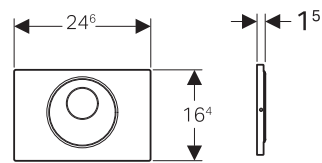

TOUCHLESS SIGMA10

Article No.: 115.856.SN.6 **NEW**
Colour: stainless steel brushed
MRP: ₹91,300 **TouchFree**