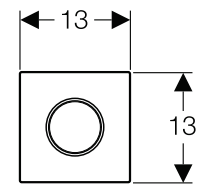

TYPE10

PNEUMATIC