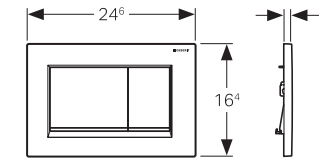

GEBERIT SIGMA ACTUATOR PLATES

SIGMA30

Article No.: 115.883.KM.1
Colour (frame/ring/button): black/bright chrome/black
MRP: ₹8,580