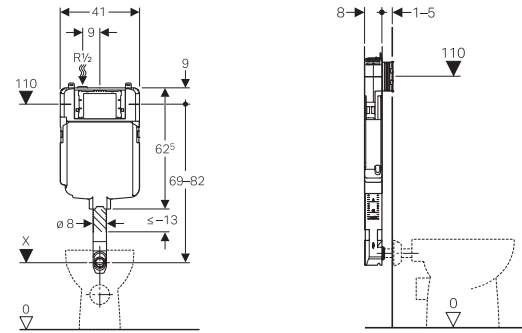

109.791.00.1 - Geberit Sigma concealed cistern 8 cm, 6/3 litres

MRP: ₹18,200

SCOPE OF DELIVERY

- Water supply connection R 1/2, compatible with MeplaFix, with integrated angle stop valve and hand wheel
- Protection box for service opening
- Flush bend with recess shells
- Flush bend extension, \varnothing 45 mm
- Protection plug
- 2 slotted flat irons
- Fastening material