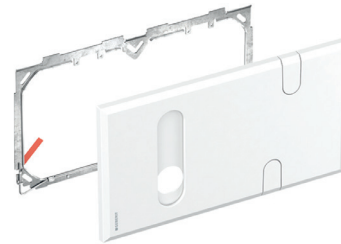

Article No.: 116.425.11.1
Description: Cover plate for exposed trap
MRP: ₹4,170