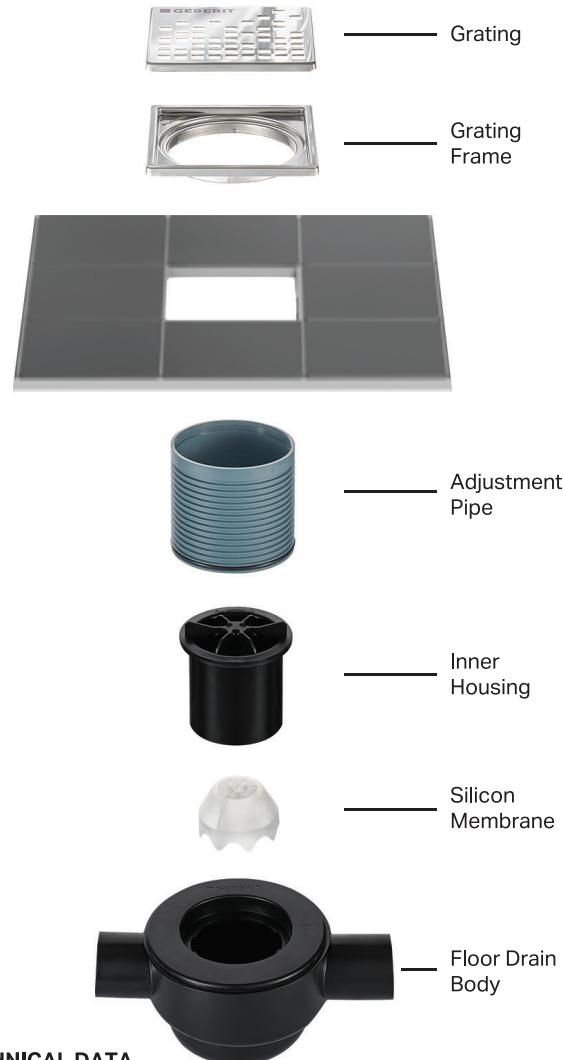

AQUOREA EXPANDED VIEW

Improved Efficiency

Odour Free

Anti Bacteria

Easy Maintenance