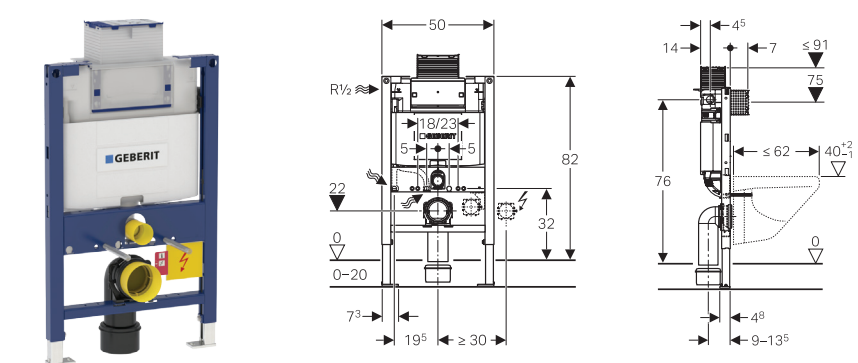

SCOPE OF DELIVERY

- Water supply connection, R 1/2, with integrated angle stop valve and hand wheel
- Protection cover for service opening, can be cut to length
- Two protection plugs
- WC connection set, dia. 90 mm
- WC outlet bend, HDPE, dia. 90 mm
- Adapter sleeve, dia. 90/110 mm
- 2 threaded rods M12
- Fastening material
- Excluded: Actuator plate

111.030.00.1 - Also available Geberit Duofix element for wall-hung WC, H98, with Omega cistern 12 cm

MRP: ₹38,600

111.815.00.1 - Wall anchoring set to be ordered separately with Geberit Duofix Omega

MRP: ₹ 2,670