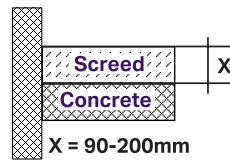

APPLICATION

X = 90-200mm