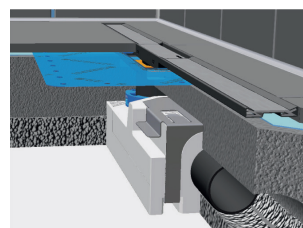

SIGNIFICANTLY EASIER INSTALLATION

Geberit shower channels CleanLine have a twopiece design: a collector surface in stainless steel forms the visible part. Below that is a central trap that is mounted exactly like a floor drain. Thanks to the sealing foil injected at the factory, this is firmly connected to the drain and ensures maximum tightness.