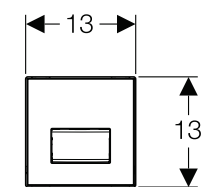

MANUAL FLUSH

TYPE50

PNEUMATIC