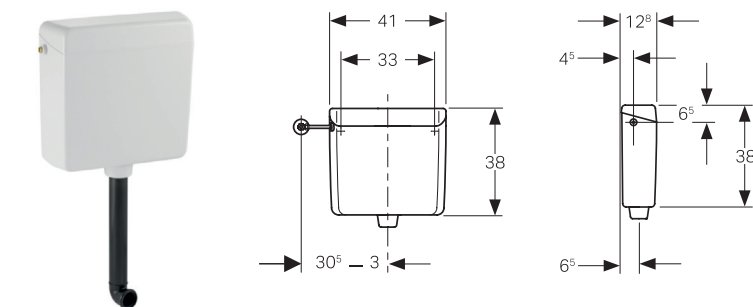

MRP: ₹10,450

SCOPE OF DELIVERY

- Flush bend 38 x 5.2 cm, dia. 50/44 mm
- Fastening material
- Excluded: Angle stop valve R 1/2"

APPLICATION PURPOSE

- For installation behind the wall or in furniture
- For pneumatic remote flush actuation
- For thin walls with max. 70 mm thickness in combination with floor mounted WC