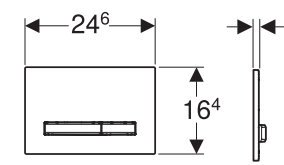

DUAL FLUSH SIGMA50

Article No.: 115.788.21.2
Colour: bright chrome
MRP: ₹37,240