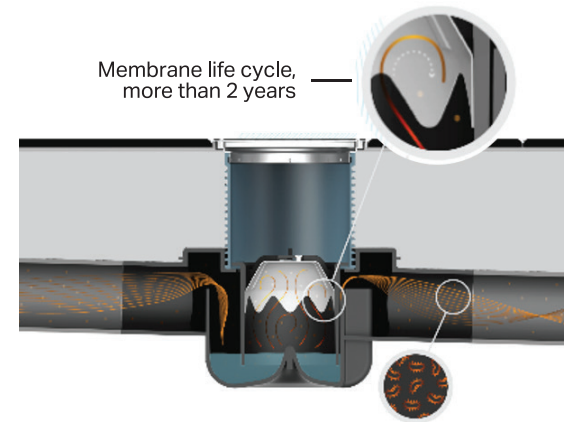

Odour Free

Anti Bacteria

Easy Maintenance

GEBERIT INNOVATION

Water seal lasts 5 times more, thanks to the reduced evaporation rate.

The silicon membrane creates a seal that blocks fumes coming from the pipes, preventing bacteria and odour from entering the bathroom and also functions effectively in the absence of water seal.