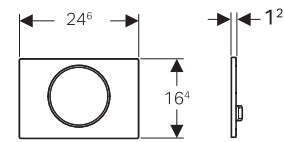

STOP AND GO FLUSH SIGMA10

Article No.: 115.758.SN.5
Colour: stainless steel
brushed
easy-to-clean (coated)
MRP: ₹16,170