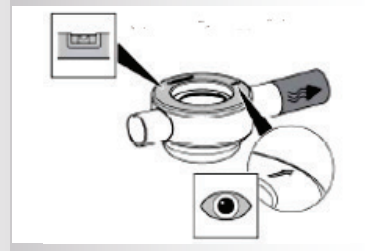

SOLUTIONS FOR DRY DRAINS IN THE ABSENCE OF WATER SEAL

The Aquorea floor drain is a space-saving solution. The body is made from HDPE material and has a stainless steel grating with silicon membrane.

GET THE RELIABILITY ADVANTAGE
With dual seal technology of Water seal and Silicone membrane

Article No. : 388.012.00.2
MRP: ₹3,000