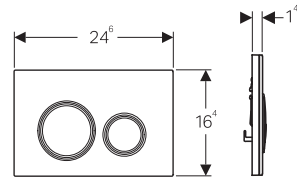

GEBERIT SIGMA ACTUATOR PLATES

SIGMA21

Article No.: 115.650.SI.1
Colour: red gold gloss white
MRP: ₹56,600