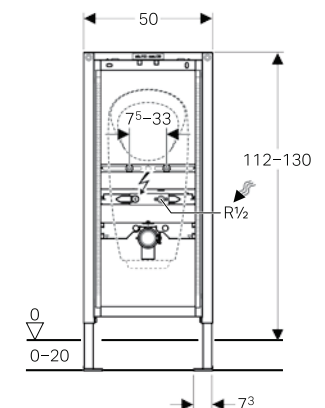

SCOPE OF DELIVERY

- Elbow tap connector R1/2"
- Protection box with cover
- Connection pipe between inlet $\varnothing$ 32 mm and urinal, with seal to urinal
- Protection plug
- Connection bend made of PE-HD $\varnothing$ 63 / 50mm
- Protection cap
- Seal $\varnothing$ 57 / 50mm
- Urinal trap $\varnothing$ 50 mm, with seal on urinal
- 2 threaded rods M8
- Fastening material

Best suited for integrated urinal

111.815.00.1 - Wall anchoring set to be ordered separately with Geberit Duofix element for urinal (13.5 - 20 cm)

MRP: ₹ 2,670

111.013.00.1 - Wall anchoring set to be ordered separately with Geberit Duofix element for urinal (9 - 11 cm)

MRP: ₹ 2,050