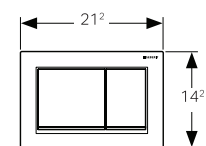

OMEGA30

Article No.: 115.080.KH.1
Colour (frame/ring/button): bright chrome/matt chrome/bright chrome
MRP: ₹12,980