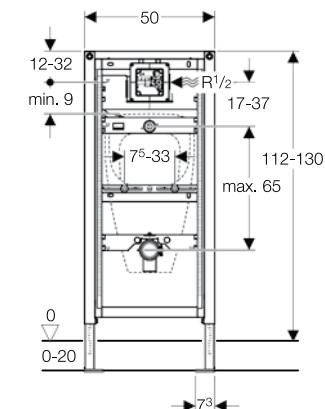

GEBERIT DUOFIX ELEMENTS

FLEXIBLE COMPONENTS

UNIFORM DESIGN FOR URINALS

111.616.00.1 - Geberit Duofix element for urinal, 112-130 cm, Universal

MRP: ₹ 33,940

SCOPE OF DELIVERY

- Elbow tap connector R1/2"
- Protection box with cover
- Connection pipe between inlet \varnothing 90 mm and urinal, with seal to urinal
- Protection plug
- Connection bend made of PE-HD \varnothing 63 / 50mm
- Protection cap
- Seal \varnothing 57 / 50mm
- Urinal trap \varnothing 57 mm, with seal on urinal
- 2 threaded rods M8
- Fastening material