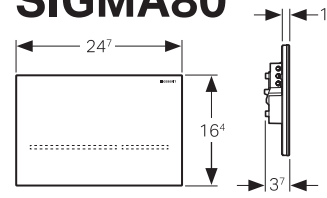

Article No.: 115.889.SN.1
Colour: for dual flush, screw-
able: stainless steel brushed/
polished/brushed vandal proof
MRP: ₹19,970

GEBERIT SEMI-PUBLIC ACTUATOR PLATES

FOR PUBLIC

TOUCHLESS

SIGMA80

Article No.: 116.092.SG.6
Colour: black glass
MRP: ₹137,500 TouchFree