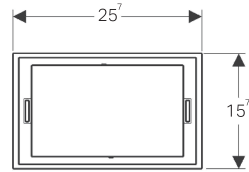

Sigma 70 cover frame

Article No.: 115.623.QC.1
Colour: black chrome
MRP: ₹15,900

Article No.: 115.623.21.1
Colour: bright chrome-plated
MRP: ₹15,850

CHARACTERISTICS

- Front actuation
- Sound-absorbing actuator rods, tool-free fast adjustment

SCOPE OF DELIVERY

- Mounting frame
- 2 distance bolts
- 2 actuator rods

Note: Also available fastening frame in matt chrome Article number 245.735.JQ.1 MRP: ₹3150