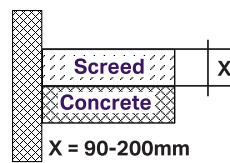

CleanLine20
metal polished / metal brushed

Article No.: 154.450.KS.1
Length: 30 - 90 cm
MRP: ₹27,480

Article No.: 154.453.KS.1
Length: 30 - 160 cm
MRP: ₹52,990

APPLICATION

WATER SEAL

INSTALLATION SET

Article No.: 154.150.00.1
Height: 90 mm
MRP: ₹17,370