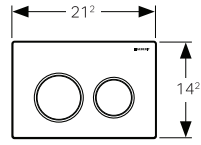

APPLICATION PURPOSE FOR OMEGA20/ OMEGA30

- For dual flush
- For Geberit Omega concealed cisterns 12 cm
- Actuation from front or top

GEBERIT OMEGA ACTUATOR PLATES

OMEGA20

Article No.: 115.085.11.1 **NEW**
Colour: (frame/ring/button):
white/matt white/white
MRP: ₹16,100