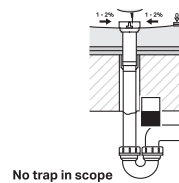

CleanLine20
metal polished / metal brushed

Article No.: 154.450.KS.1
Length: 30 - 90 cm
MRP: ₹27,480

Article No.: 154.453.KS.1
Length: 30 - 160 cm
MRP: ₹52,990

APPLICATION

WATER SEAL

INSTALLATION SET

Article No.: 154.150.00.1
Height: 90 mm
MRP: ₹17,370