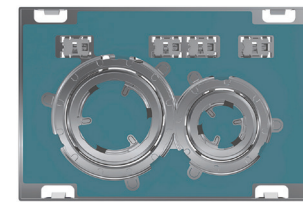

Article No.: 115.884.00.1
Colour: customer specific without inlay
MRP: ₹24,310 **Customizable**