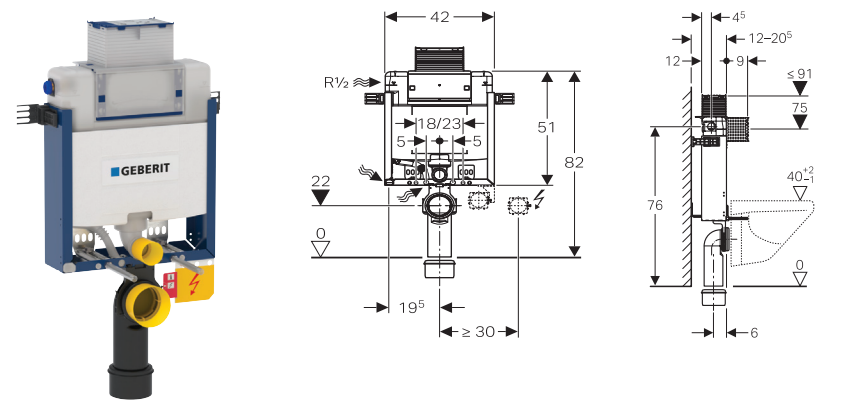

109.043.00.1 - Geberit Omega concealed cistern 12 cm, H82

MRP: ₹20,300

SCOPE OF DELIVERY

- Water supply connection, R 1/2, with integrated angle stop valve and hand wheel
- Protection cover for service opening, can be cut to length
- Flush bend extension dia. 45 mm
- 1 protection plug
- 2 fastening brackets
- Fastening material
- Excluded: Actuator plate

109.050.00.1 - Also available Geberit Omega concealed cistern 12 cm, H98

110.001.00.1 - Geberit Kombifix element for wall-hung WC, H82, with Omega cistern 12 cm

MRP: ₹23,800

SCOPE OF DELIVERY

- Water supply connection R 1/2" with integrated angle stop valve and hand wheel
- Protection cover for service opening, can be cut to length
- WC connection set, dia. 90 mm
- WC outlet bend, HDPE, dia. 90 mm
- Adapter sleeve, dia. 90/110 mm
- Two protection plugs
- 2 threaded rods M12
- Fastening material
- Excluded: Actuator plate