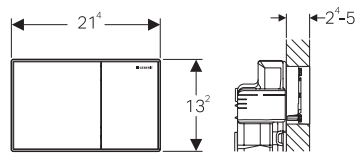

SIGMA60

Article No.: 115.640.GH.1
Colour: brushed chrome
MRP: ₹47,470