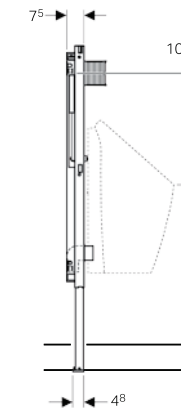

SCOPE OF DELIVERY

- Elbow tap connector R1/2"
- Protection box with cover
- Protection plug
- Connection bend made of PE-HD $\varnothing$ 63 / 50mm
- Protection cap
- Seal $\varnothing$ 57 / 50mm
- Urinal trap $\varnothing$ 57 mm, with seal on urinal
- 2 threaded rods M8
- Fastening material

Best suited for basic urinal preda

111.686.00.1 - Geberit Duofix element for urinal, 112-130 cm, Universal, for exposed flushing valve

MRP: ₹ 25,540