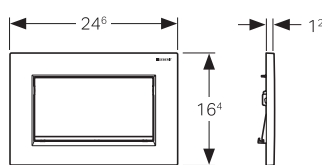

STOP AND GO FLUSH SIGMA30

Article No.: 115.893.KJ.1
Colour: white/bright chrome/
white
MRP: ₹14,190