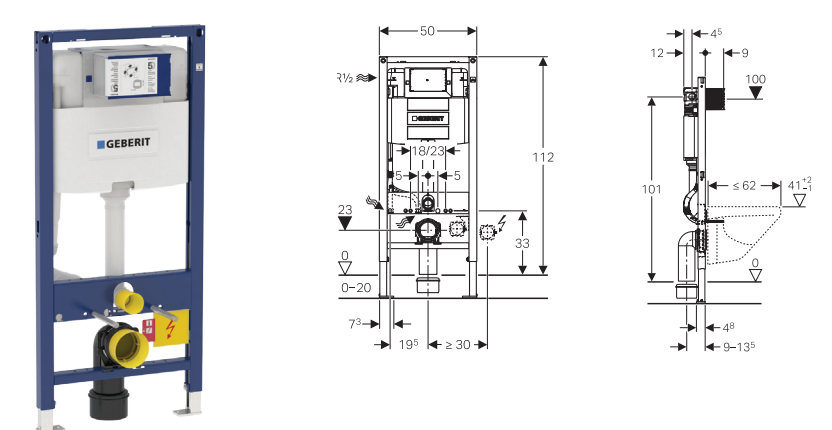

GEBERIT OMEGA CONCEALED CISTERNS

FRONT ACTUATION

109.060.00.1 - Geberit Omega concealed cistern 12 cm, H106 cm

MRP: ₹22,350

SCOPE OF DELIVERY

- Water supply connection, R 1/2, compatible with MeplaFix, with integrated angle stop valve and hand wheel
- Connection set for WC, \varnothing 90 mm
- WC outlet bend, HDPE, \varnothing 90 mm / 110 mm
- Protection box for service opening
- Two protection plugs
- 2 fastening brackets
- Fastening material

110.020.00.1 - Geberit Kombifix element for wall-hung WC, H106 cm with Omega cistern 12 cm

MRP: ₹27,550

SCOPE OF DELIVERY

- Water supply connection, R 1/2, compatible with MeplaFix, with integrated angle stop valve and hand wheel
- Protection box for service opening
- Connection set for WC, \varnothing 90 mm
- WC outlet bend, PE-HD, \varnothing 90 mm
- Adapter sleeve, PE-HD, \varnothing 90 / 110 mm
- Filling segment
- Two protection plugs
- Acoustic insulation set
- 2 threaded rods M12
- Fastening material

111.060.00.1 - Geberit Duofix element for wall-hung WC, H106 cm with Omega cistern 12 cm

MRP: ₹32,750

SCOPE OF DELIVERY

- Water supply connection, R 1/2, compatible with MeplaFix, with integrated angle stop valve and hand wheel
- Protection box for service opening
- Two protection plugs
- Connection set for WC, \varnothing 90 mm
- WC outlet bend, PE-HD, \varnothing 90 mm
- Adapter sleeve, PE-HD, \varnothing 90 / 110 mm
- 2 threaded rods M12
- Fastening material