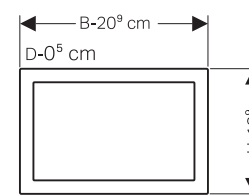

Article No.: 115.081.GH.1
Colour: brushed chrome
MRP: ₹48,990

Article No.: 115.081.JK.1
Colour: glass lava
MRP: ₹47,360

Article No.: 115.081.JL.1
Colour: glass and grey
MRP: ₹49,610

Omega 60 cover frame

B / Width (cm) - 20⁹ cm
H / Height (cm) - 13⁹ cm
T / Depth (cm) - 0⁵ cm