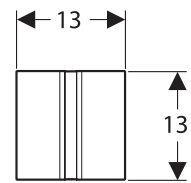

TOUCHLESS

TYPE50

MAINS OPERATED

Article No.: 116.026.GH.1
Colour: brushed chrome
MRP: ₹88,110