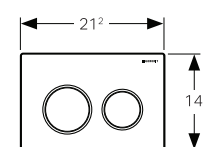

OMEGA20

Article No.: 115.085.KH.1
Colour (frame/ring/button): bright chrome/matt chrome/bright chrome
MRP: ₹12,980