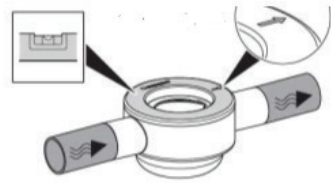

SOLUTIONS FOR DRY DRAINS IN THE ABSENCE OF WATER SEAL

The Aquorea floor drain is a space-saving solution. The body is made from HDPE material and has a stainless steel grating with silicon membrane.

GET THE RELIABILITY ADVANTAGE
With dual seal technology of Water seal and Silicone membrane

Article No. : 388.011.00.2
MRP: ₹3,000