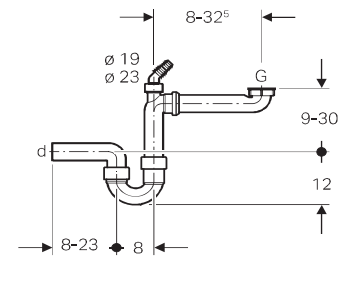

- APPLICATION PURPOSE**
- For washbasin

FOR KITCHEN SINKS

Article No.: 152.713.11.1
Colour: White alpine, 40 mm
MRP: ₹1,460

APPLICATION PURPOSE

- For connecting kitchen sinks with one bowl
- Allows for flexible length & placement